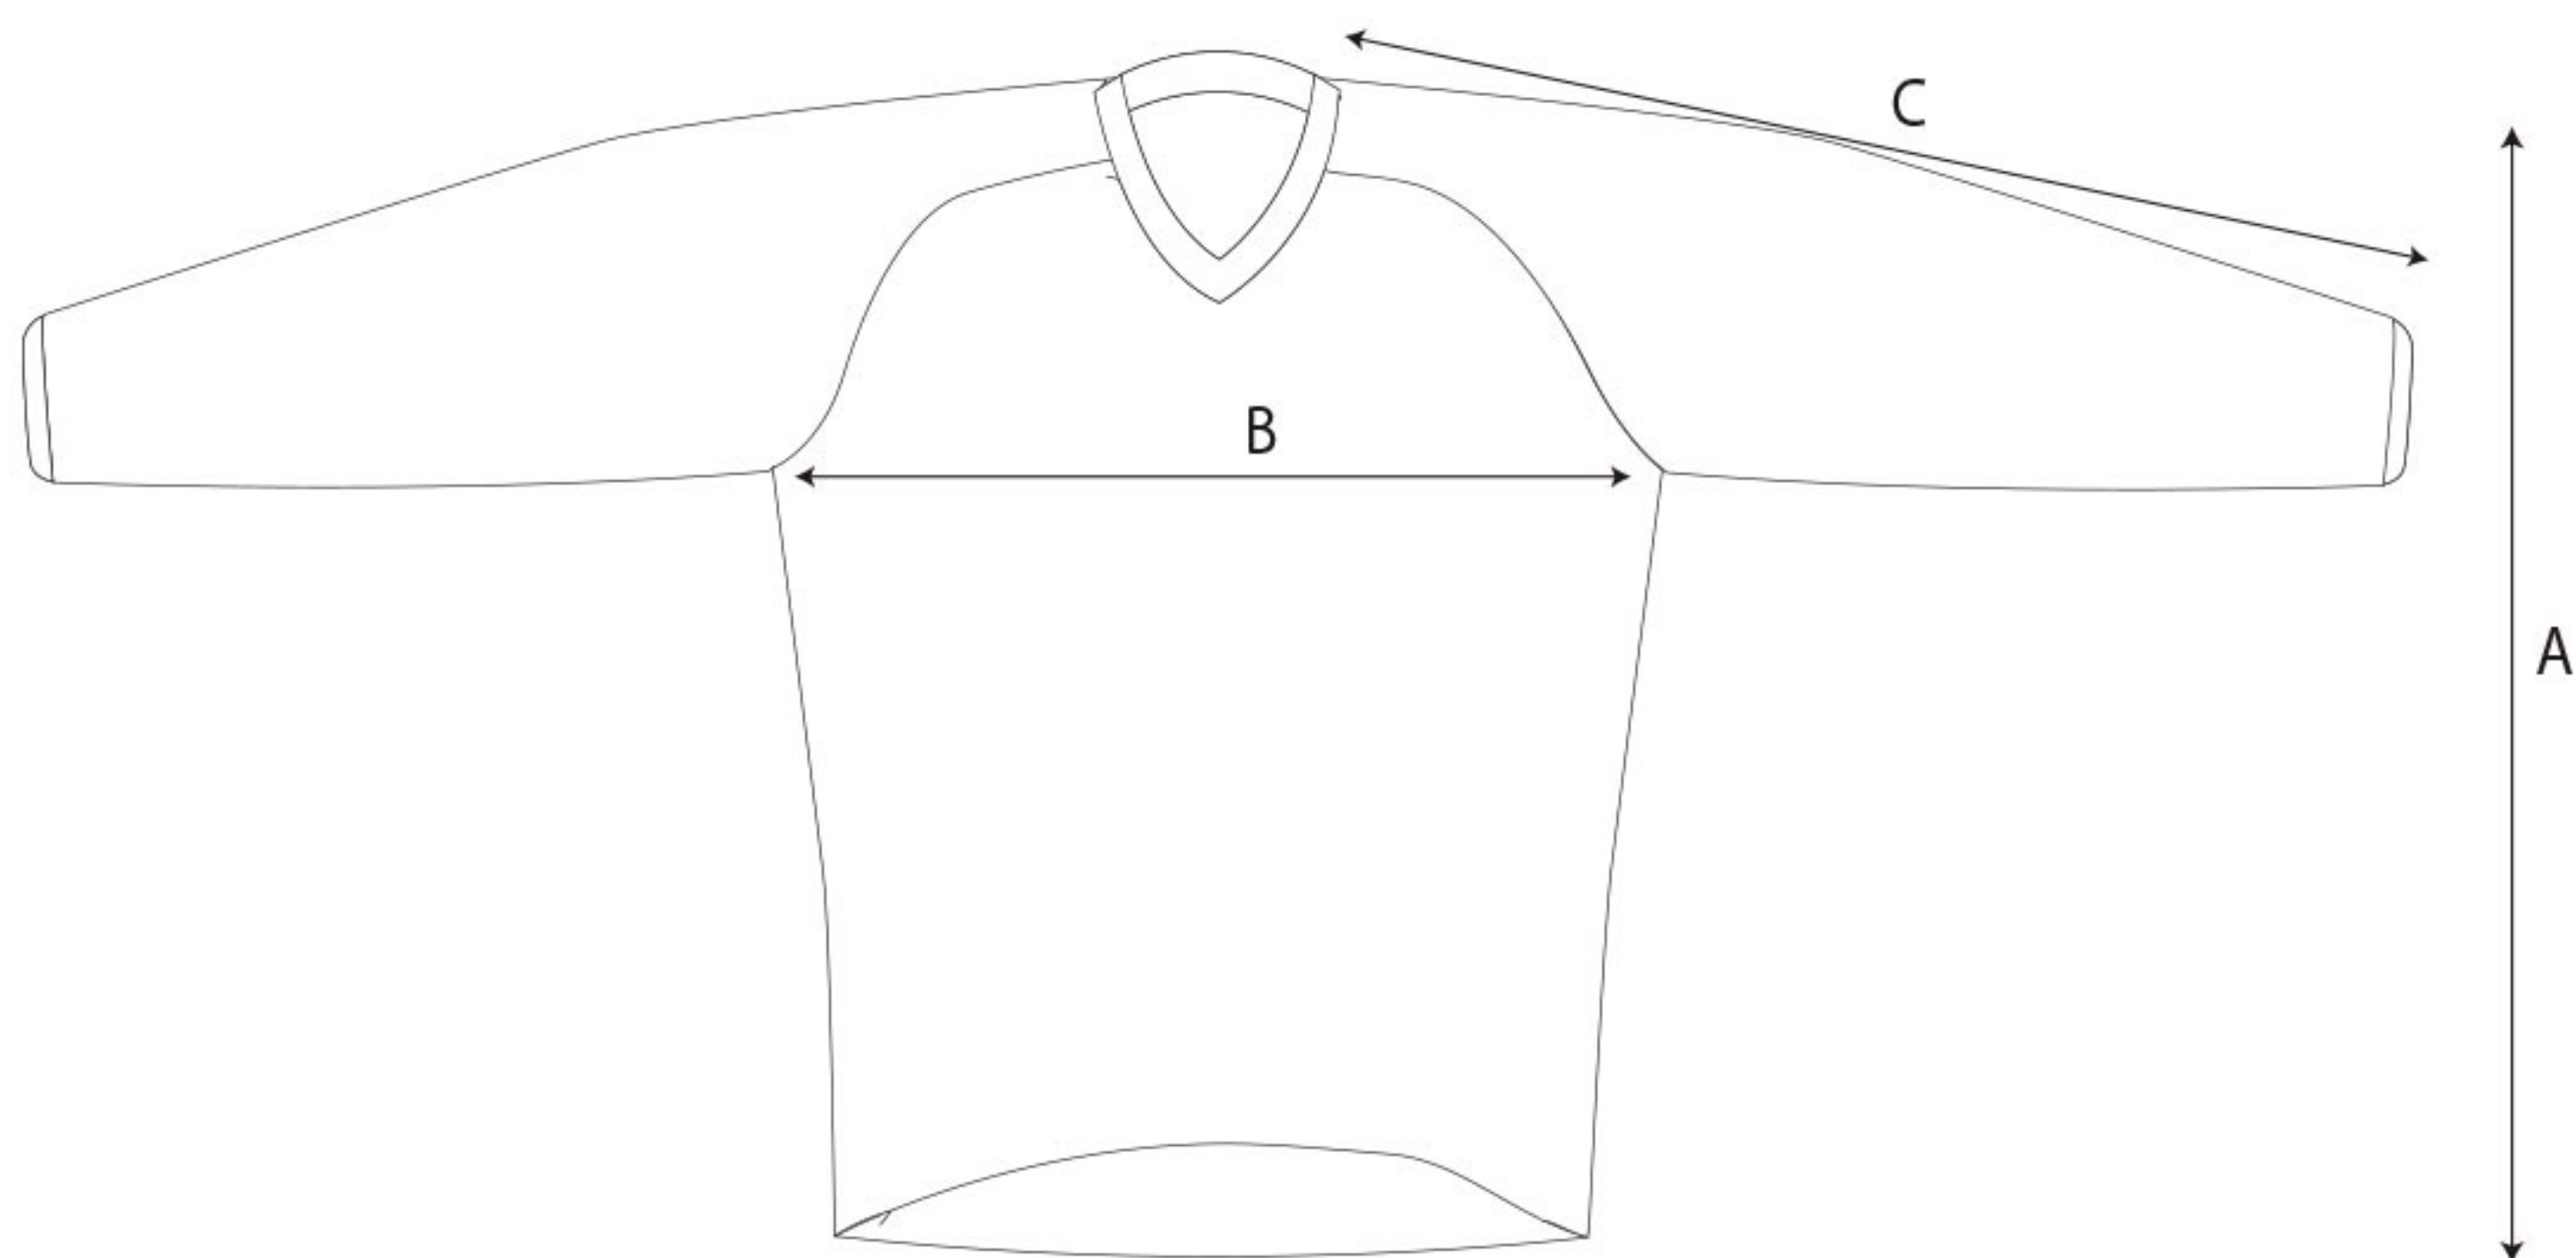

WARRIOR MX-ENDURO KIDS JERSEY

PURE TRIAL & OFFROAD MOTORCYCLE

	16/XXS	18/XS	20/S	22/M	24/L	26/XL
A			50,5	55	59,5	64
B			52	54	56	58
C			65	68	71	74