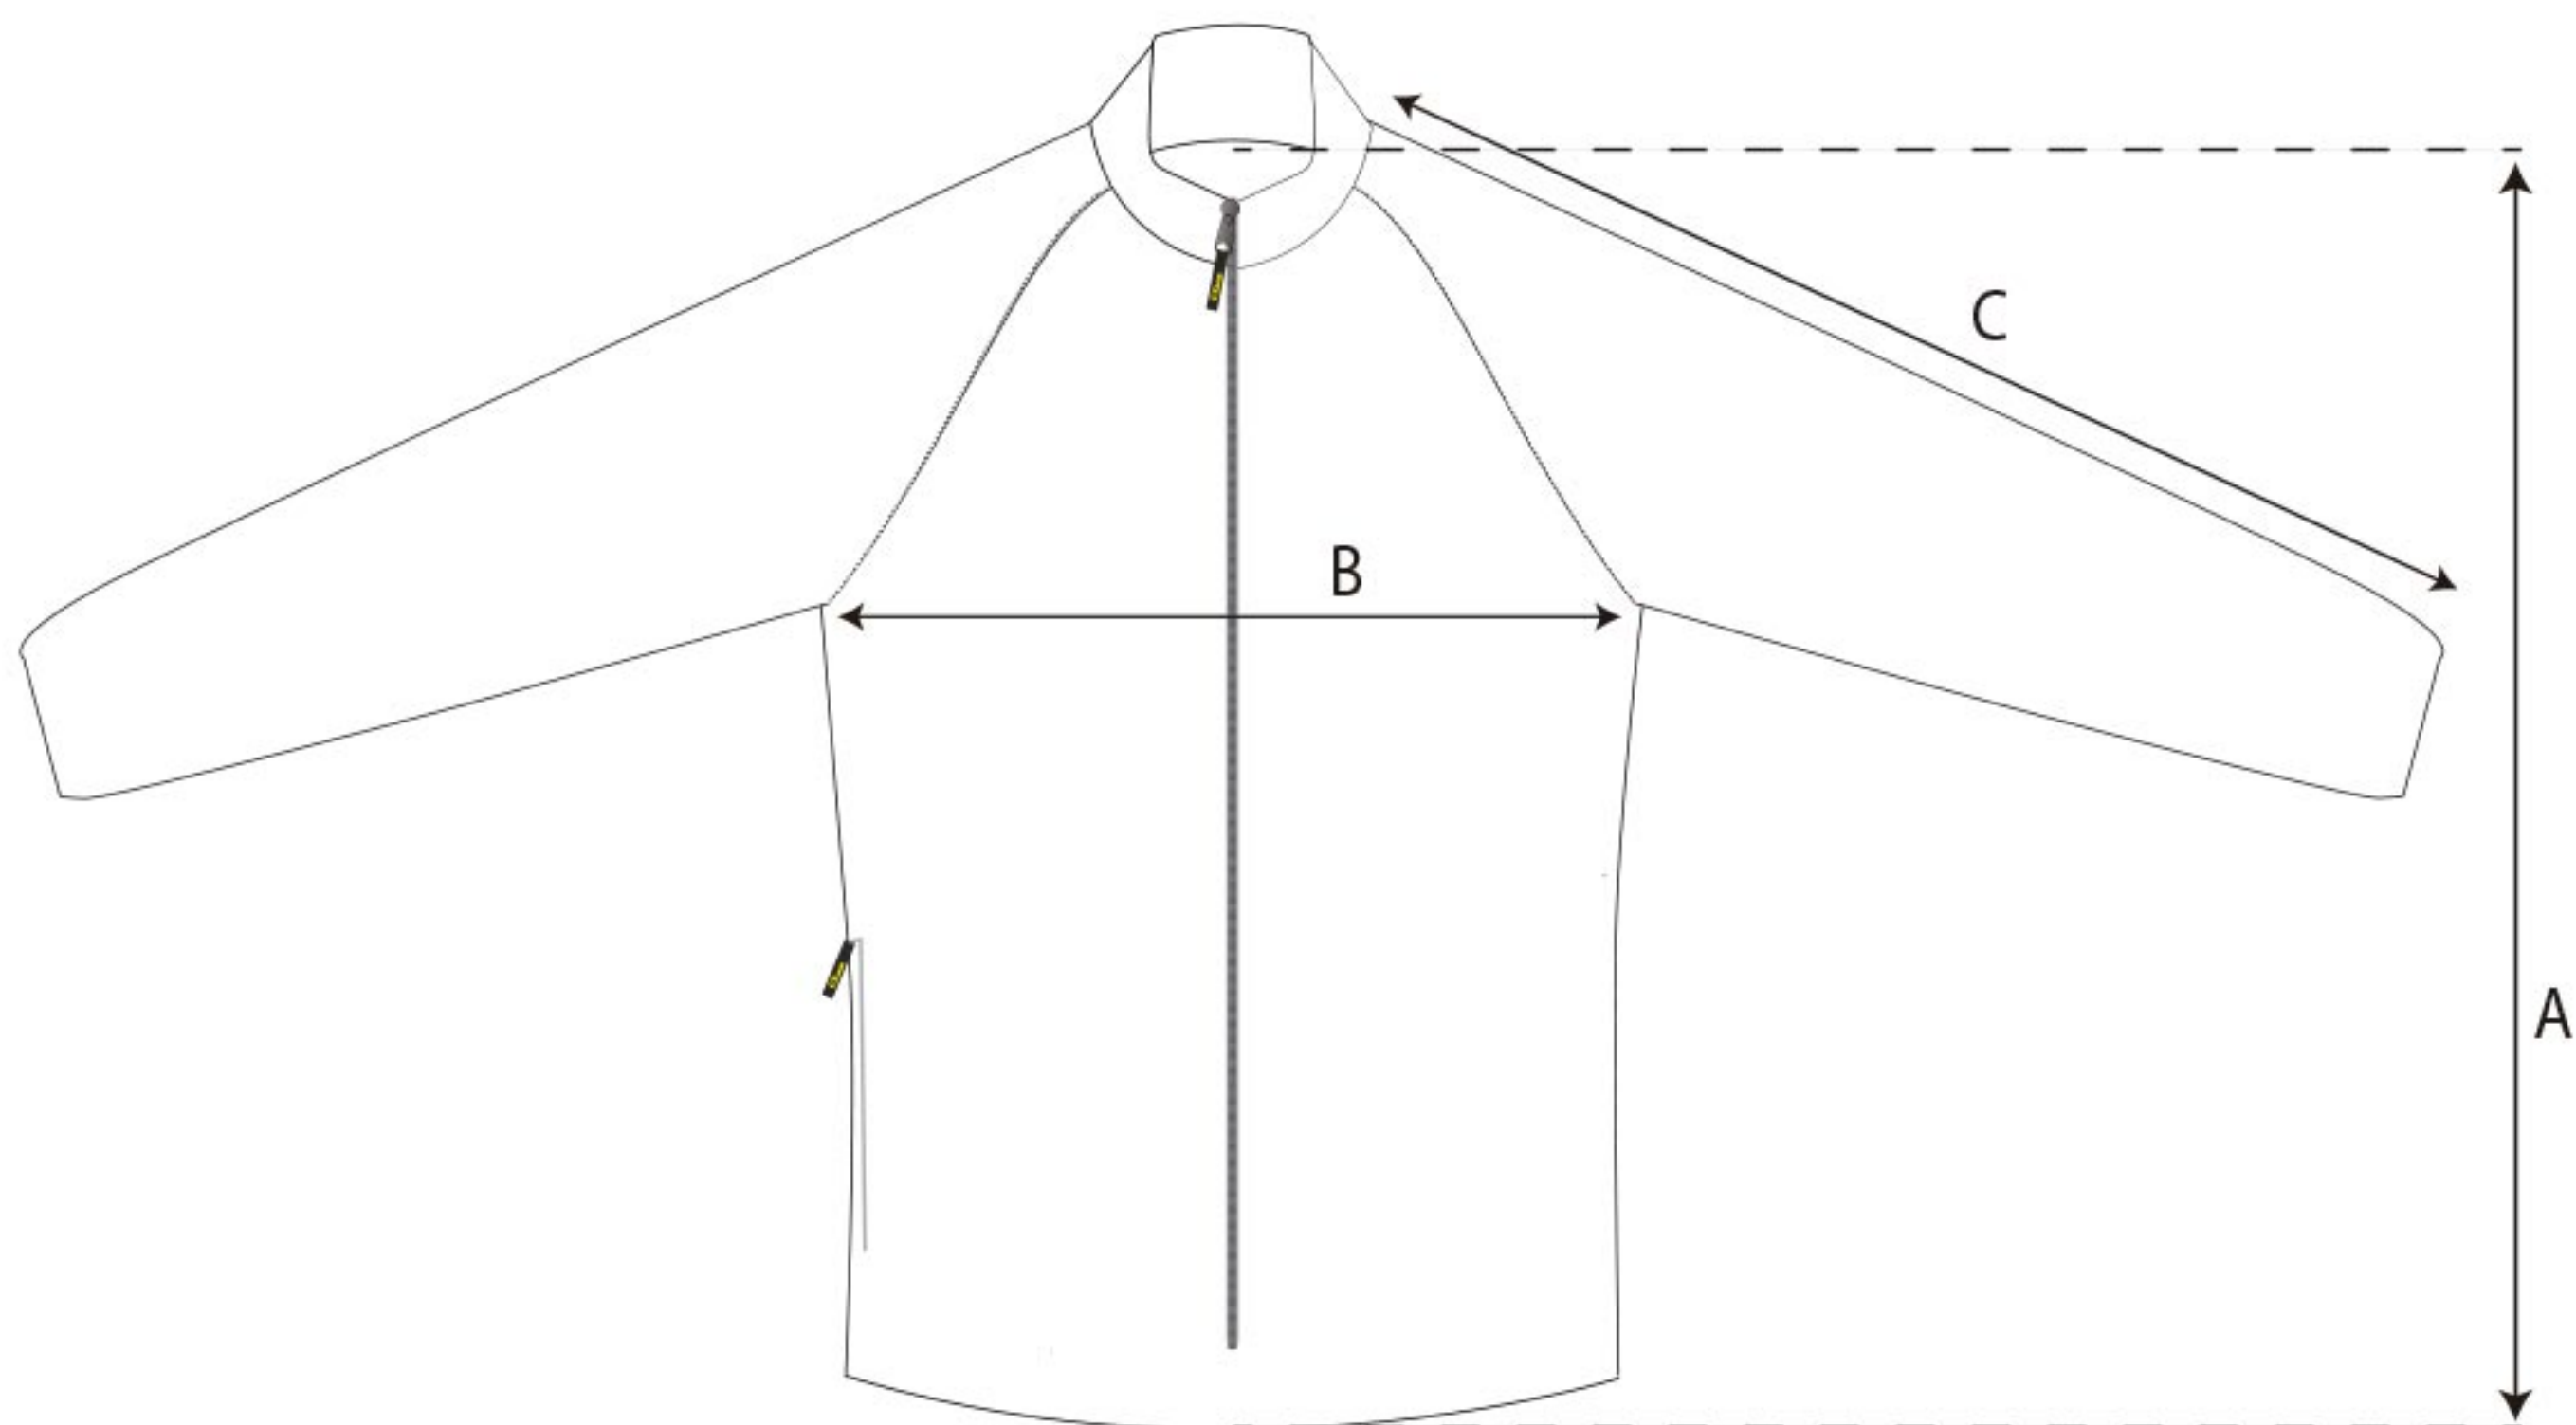

HOODED LIGHT WINSTOPER & WATERPROF JACKET

PURE TRIAL & OFFROAD MOTORCYCLE

	26/XXS	28/XS	30/S	32/M	34/L	36/XL	38/XXL	40/3XL	42/4XL	44/5XL
A		63	65	67	69	72	74			
B		53	55	58	62	65	68			
C		76	78	80	85	88	91