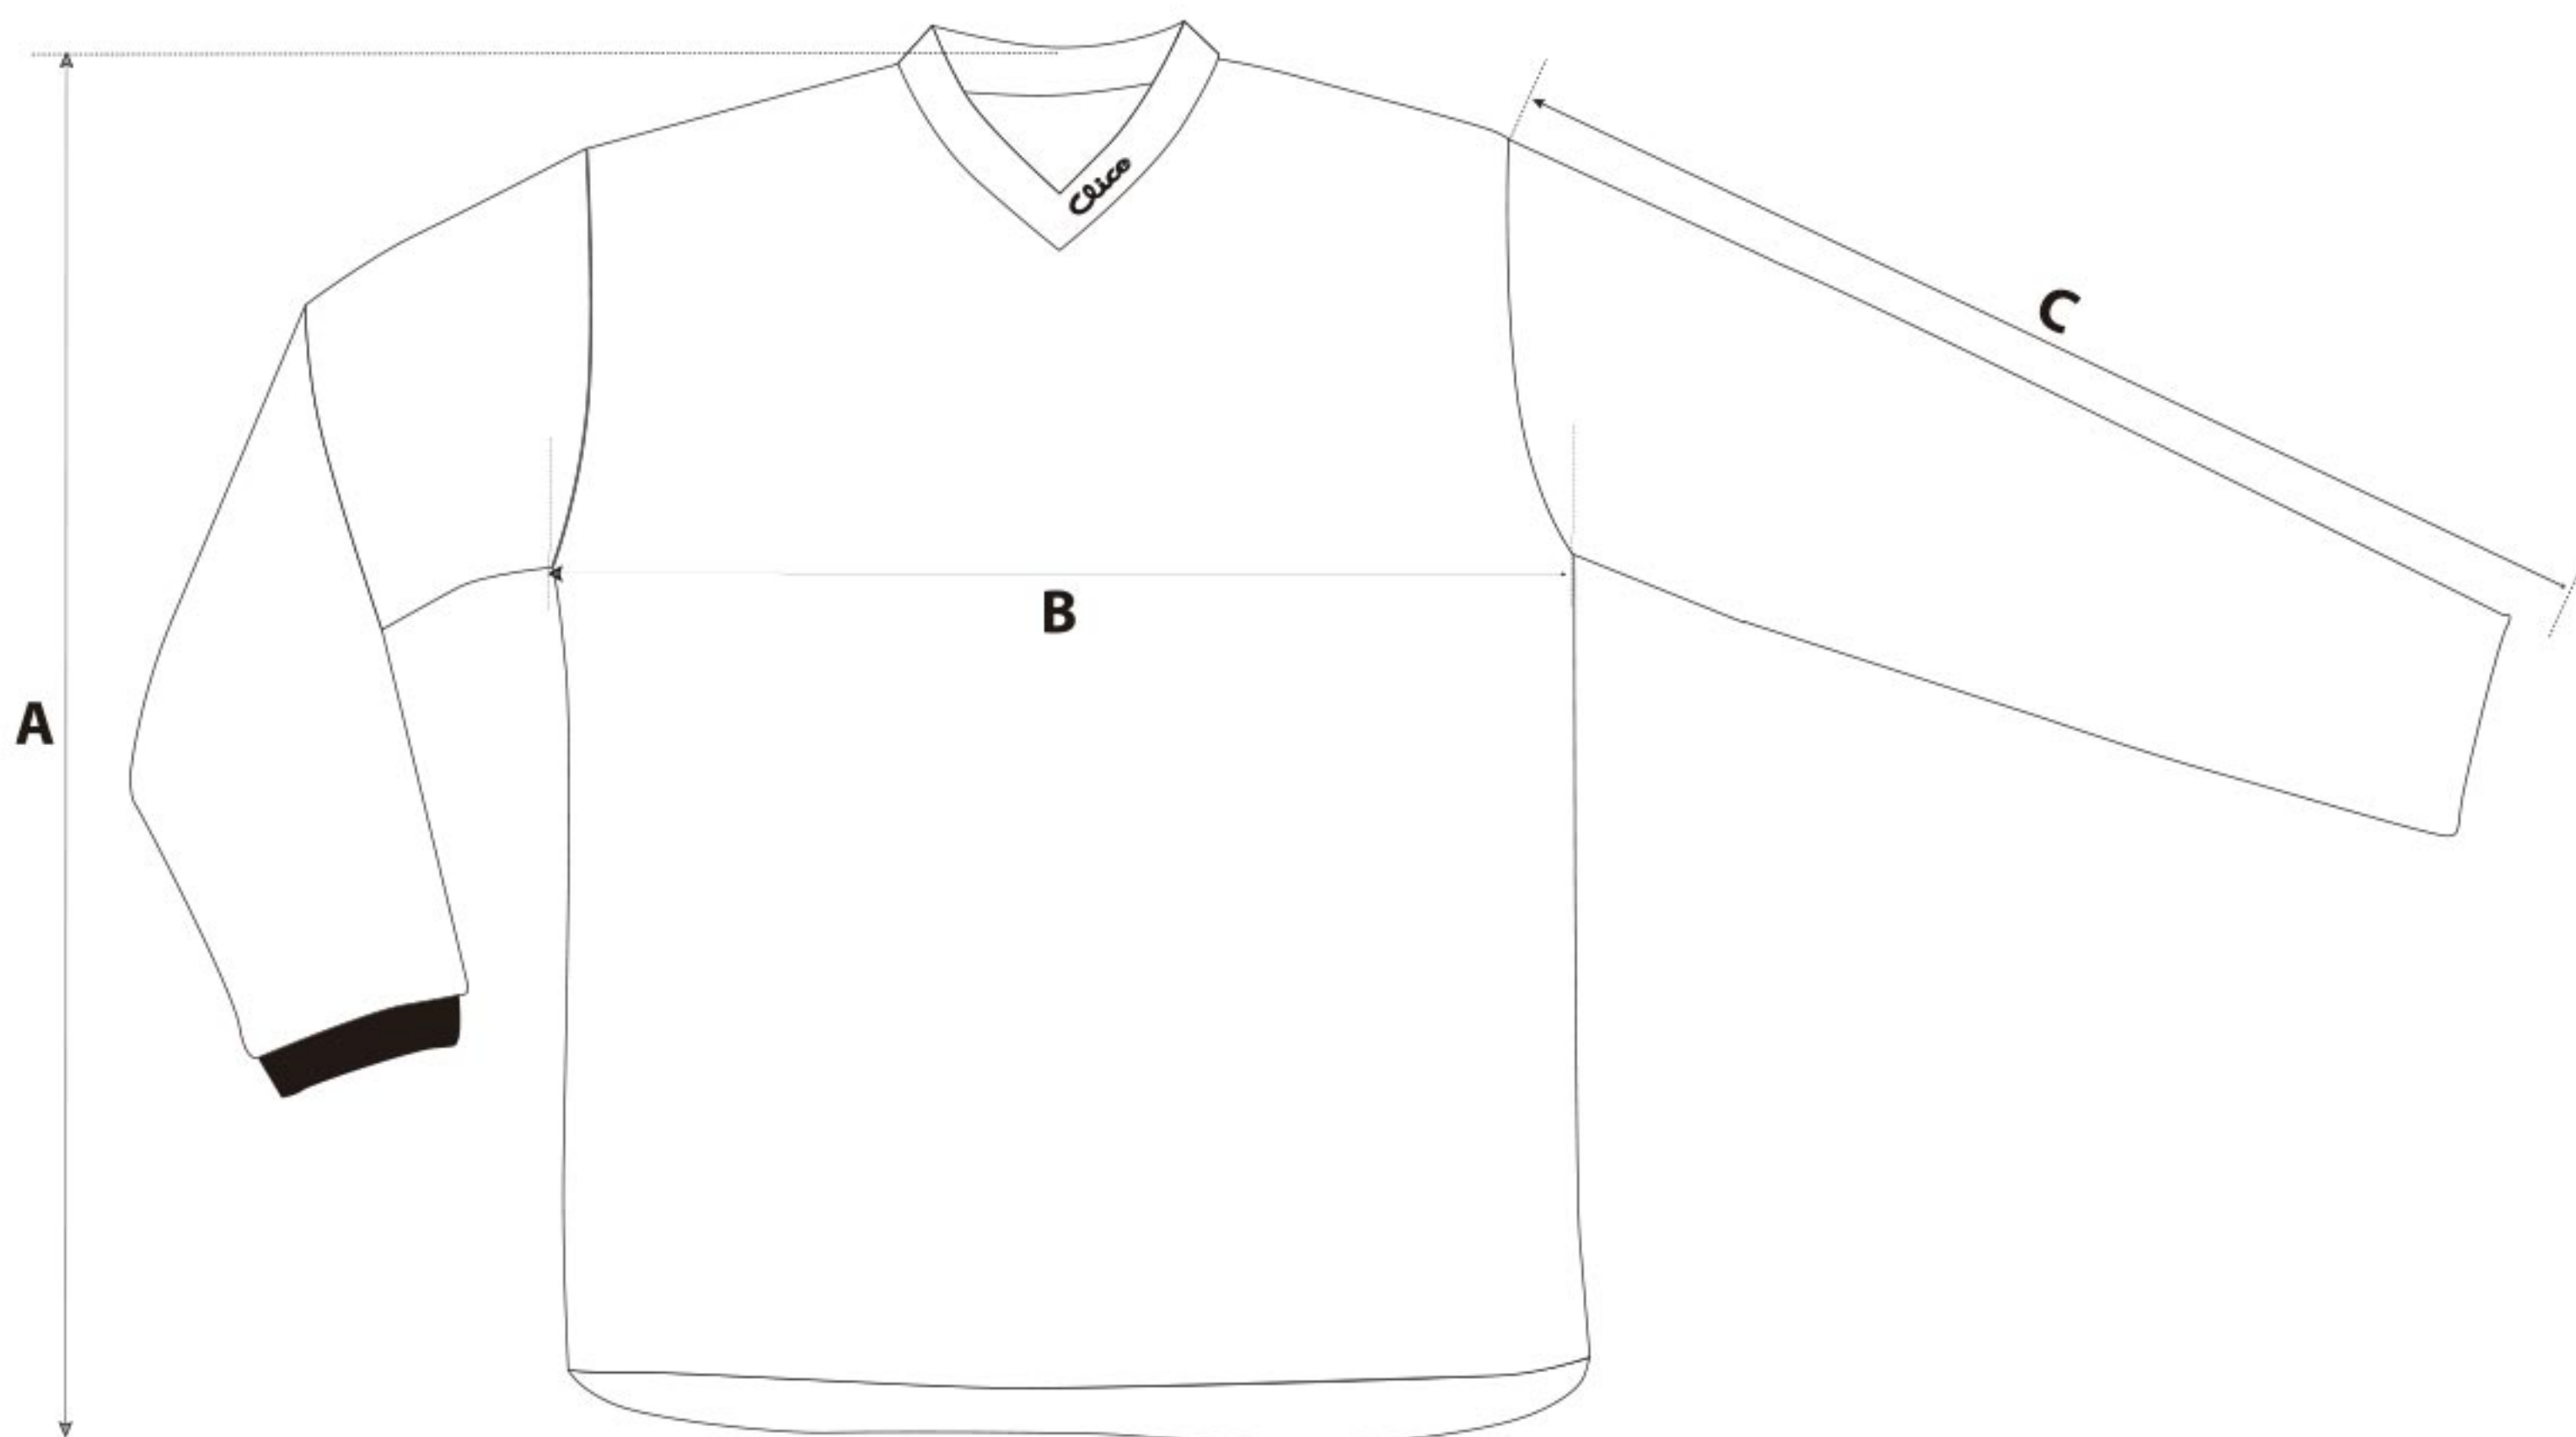

LADY TRIAL JERSEY

PURE TRIAL & OFFROAD MOTORCYCLE

	26/XXS	28/XS	30/S	32/M	34/L	36/XL
A			60	62	64	65
B			41	44	47	50
C			10+56	10,5+57,5	11+59	11,5+60,5