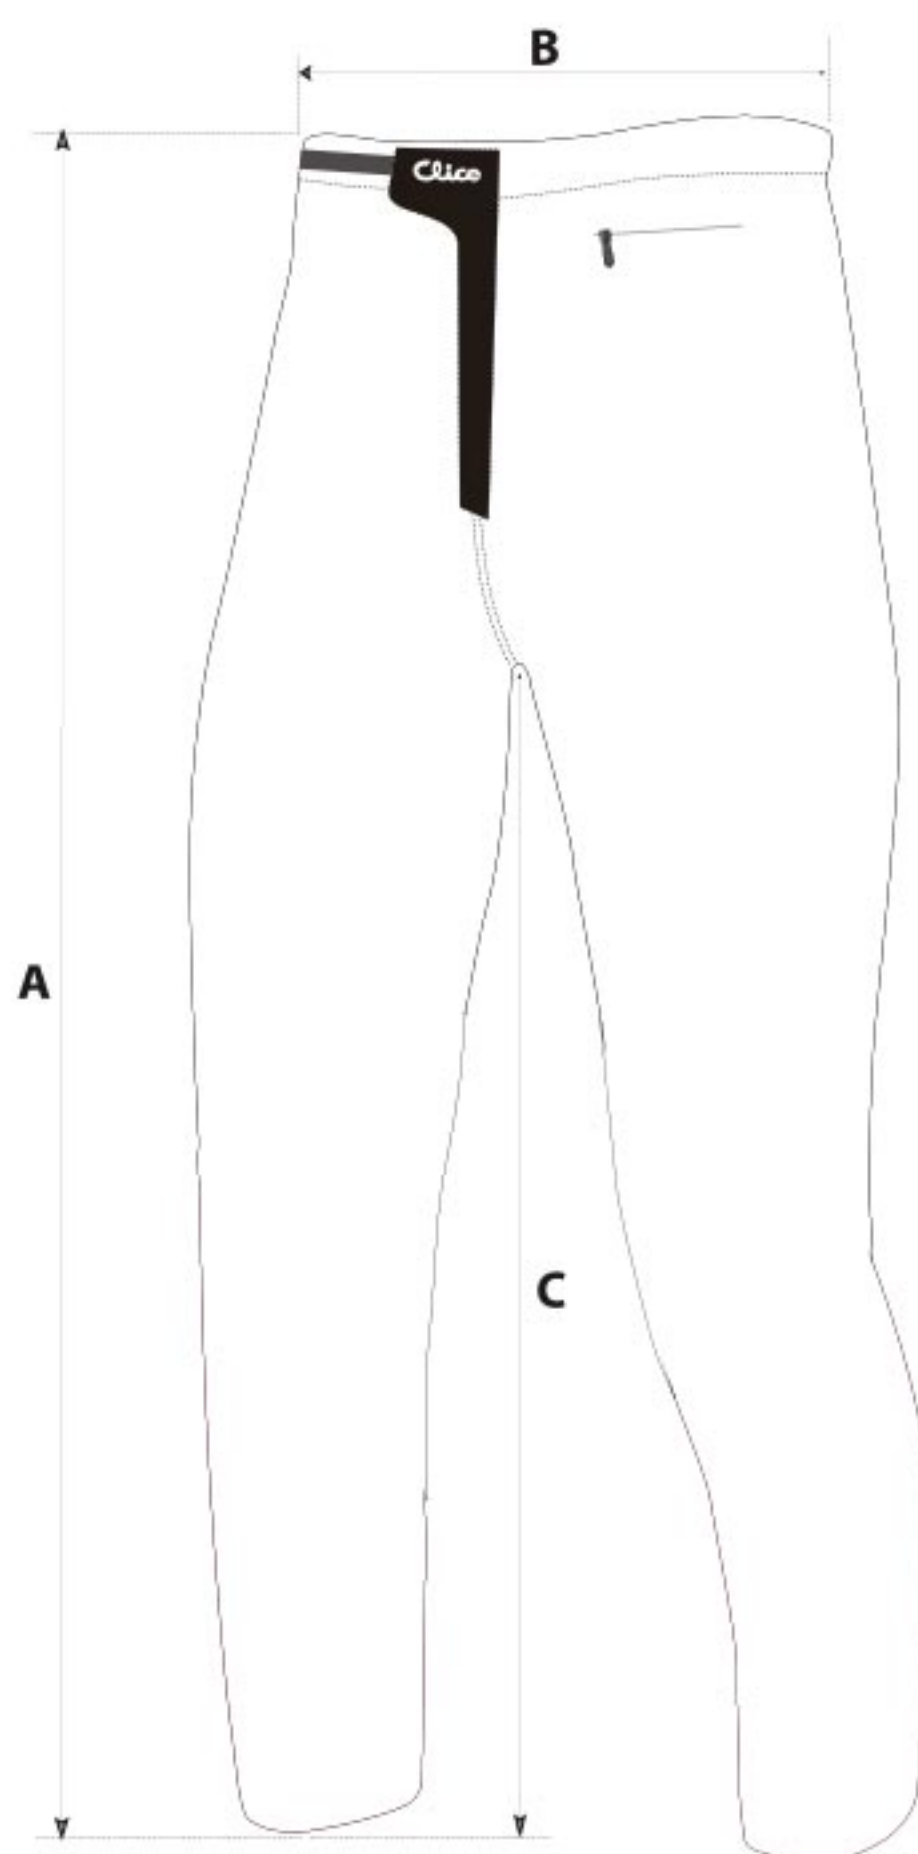

WARRIOR MX-ENDURO KIDS PANT

PURE TRIAL & OFFROAD MOTORCYCLE

	16/XXS	18/XS	20/S	22/M	24/L	26/XL
A				74	83	90
B				58/68	70/80	77/87
C				59	64	70