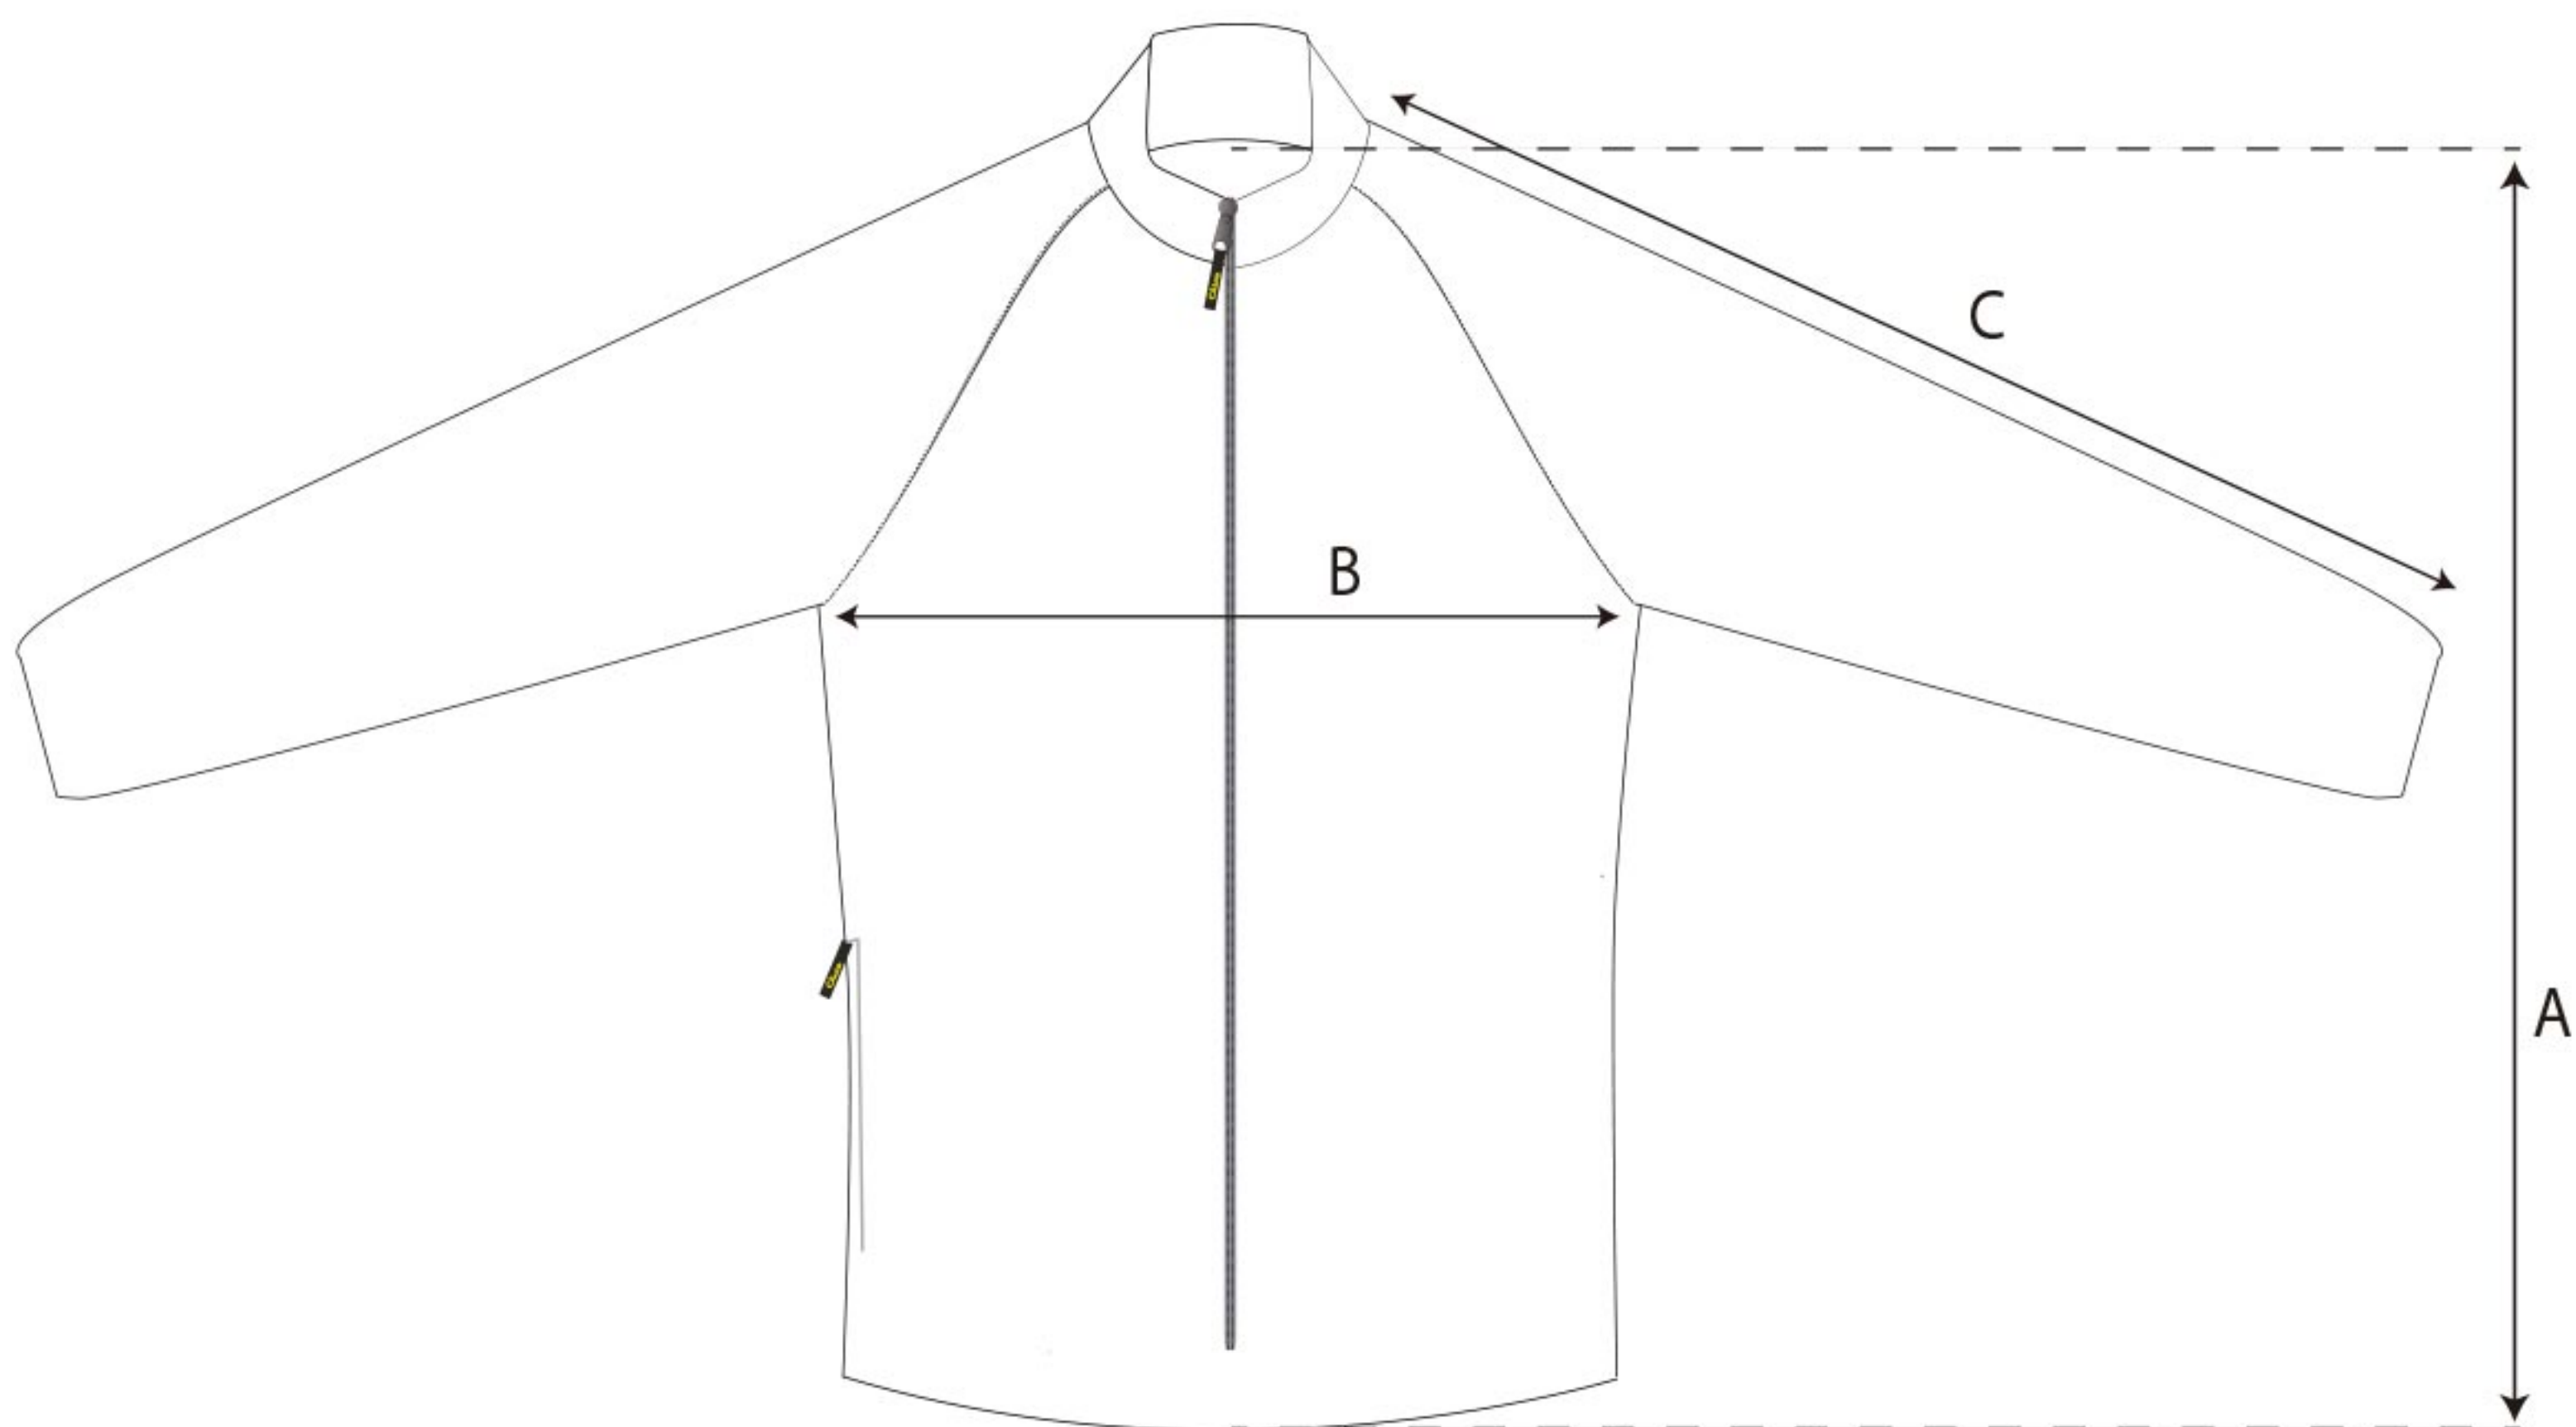

SIZE CHART IN CM	C	A	B
	ARM (FROM NECK TO CUFF)	BODY (FROM INSIDE NECK TO FRONT WAIST)	CHEST
KIDS MEDIUM	62	55	46
ADULT XXS-XS	68	60	48
ADULT S-M	74	65	58
ADULT L-XL	80	73	64
ADULT XXL-XXXL	86	78	71