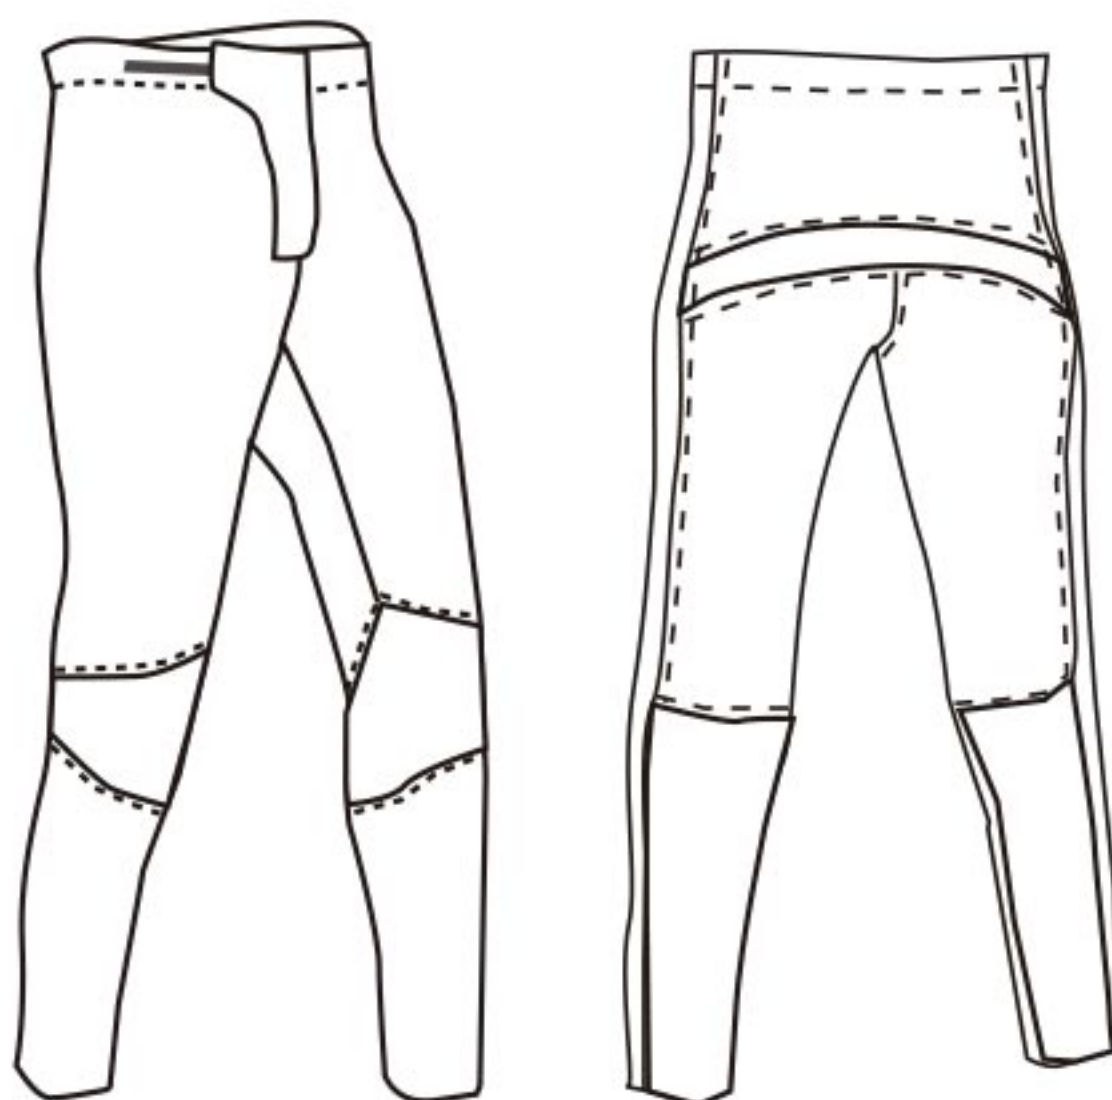

16/XXS	18/XS	20/S	22/M	24/L	26/XL
A	56	59	66	75	83	90
B	47/55	49/60	58/70	63/76	70/82	74/86
C	41	45	51	56	63	70