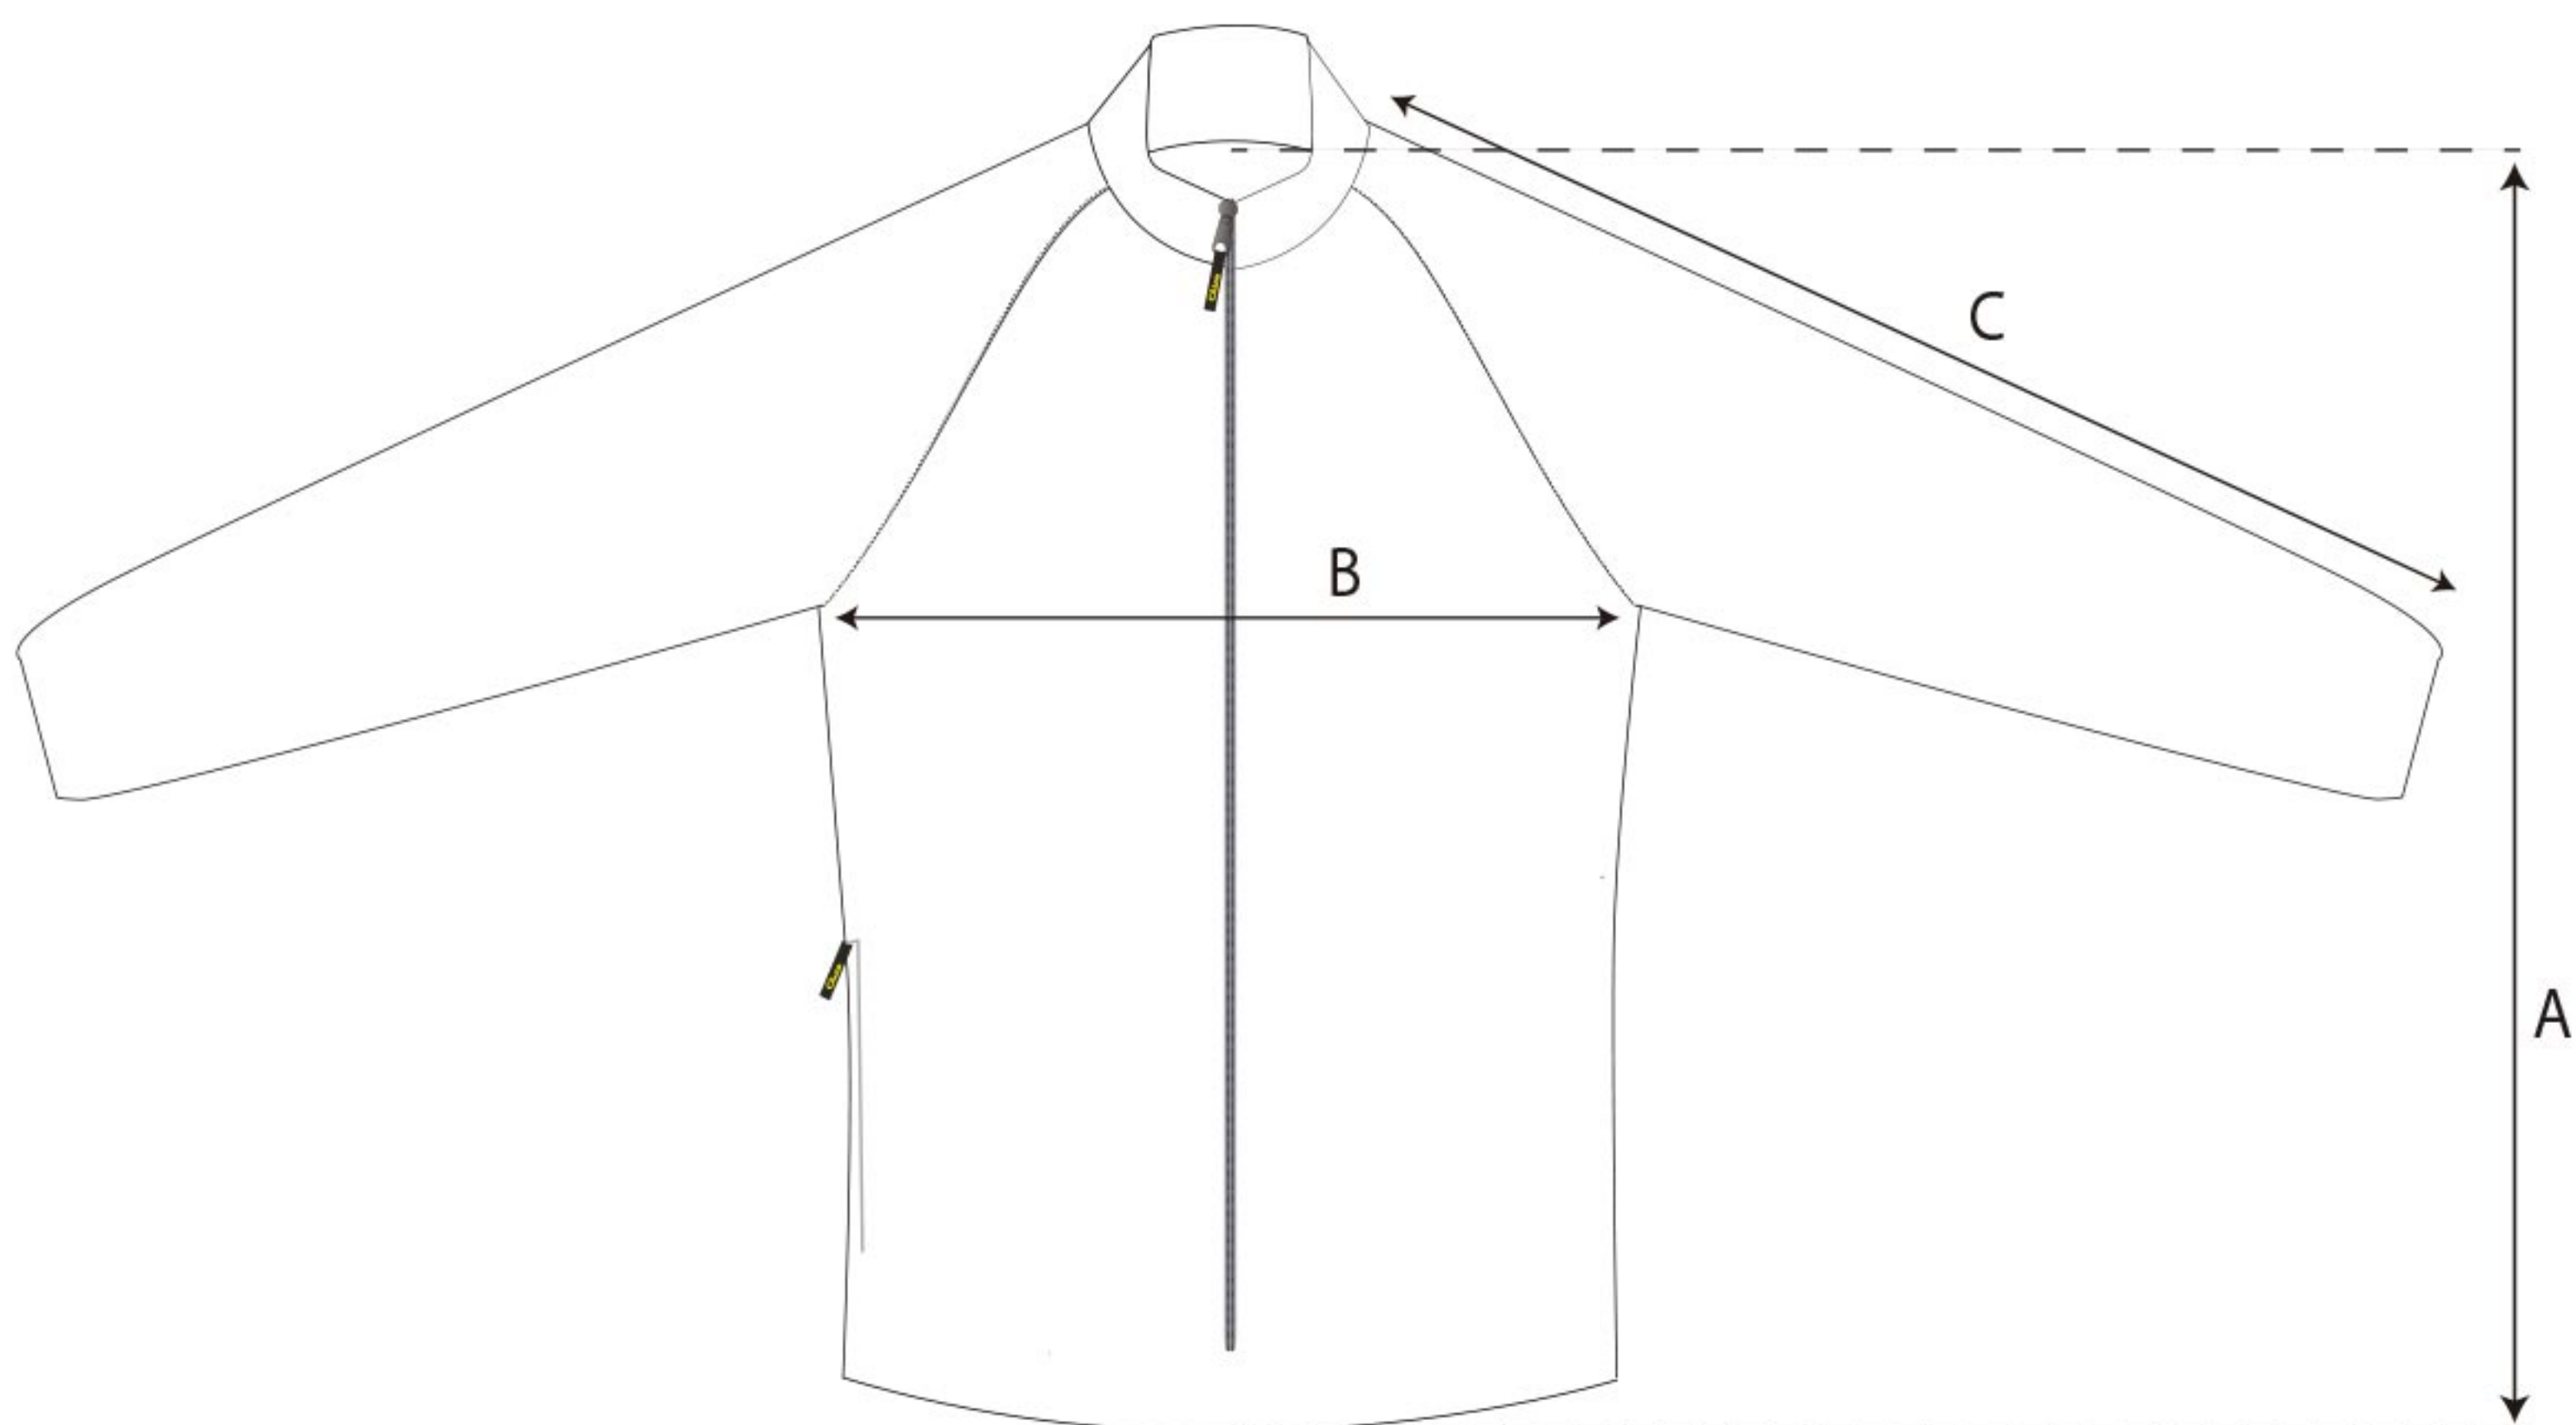

ALPINA JACKET SIZING CHART

PURE TRIAL & OFFROAD MOTORCYCLE

	26/XXS	28/XS	30/S	32/M	34/L	36/XL	38/XXL
A			68	69	70	71	72
B			61	63,5	66	68,5	71
C			20+61	20+62,5	21+64	21+65,5	22+66