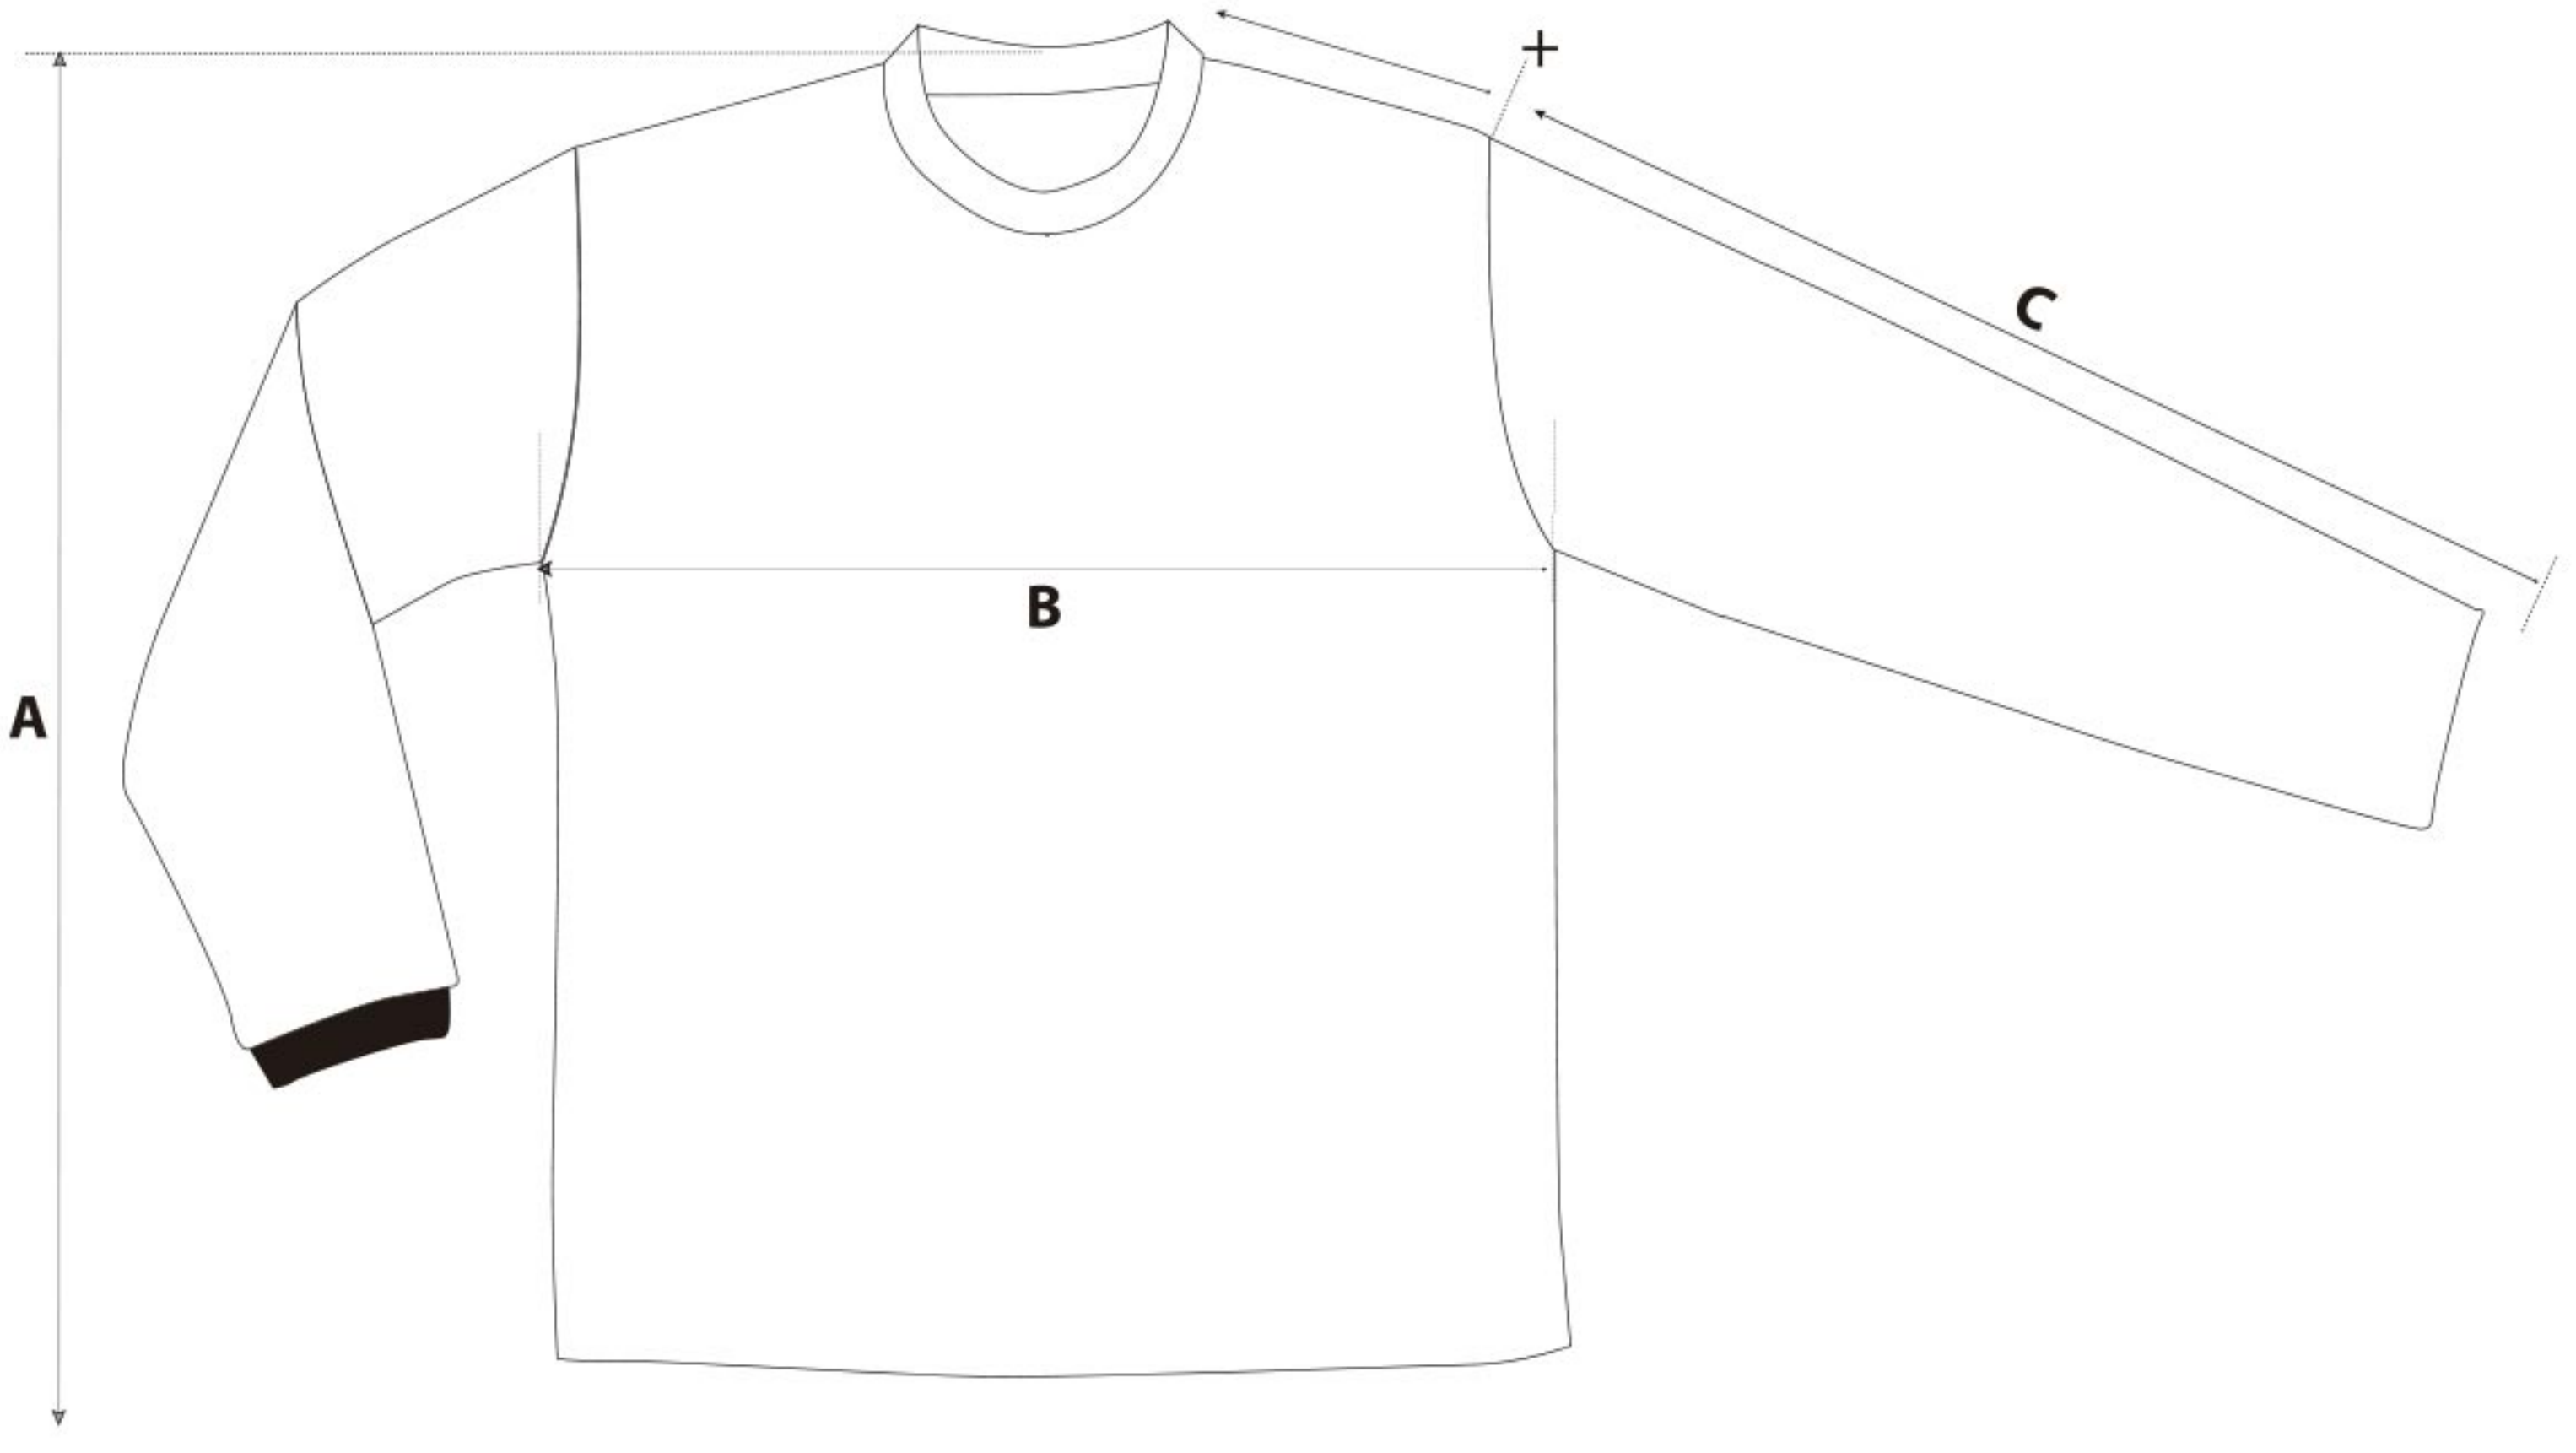

FORA JERSEY

PURE TRIAL & OFFROAD MOTORCYCLE

	26/XXS	28/XS	30/S	32/M	34/L	36/XL	38/XXL	40/3XL
A			67	69	71	73	75	77
B			53	56	59	62	65	68
C			16+60	17+62	18+64	19+66	20+68	21+69