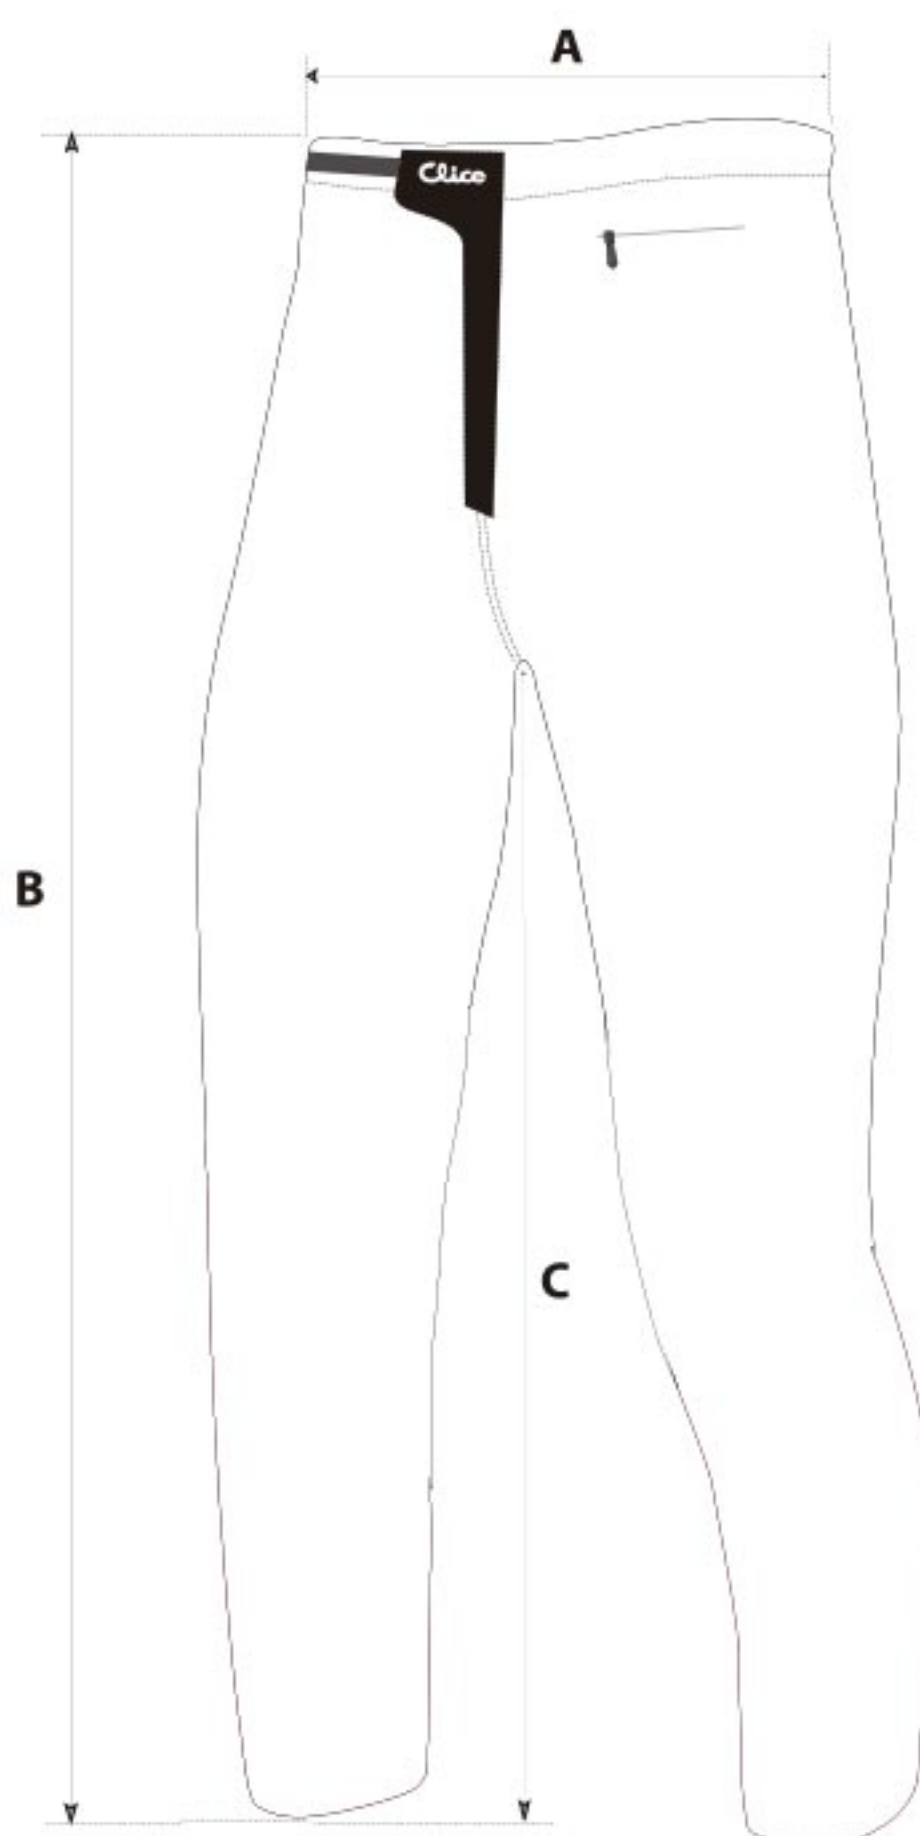

LADY TRIAL PANT

PURE TRIAL & OFFROAD MOTORCYCLE

	26/XXS	28/XS	30/S	32/M	34/L	36/XL
A		64/80	68/84	72/88	76/92	80/96
B		84	86	88	90	92
C		66	68	70	72	74