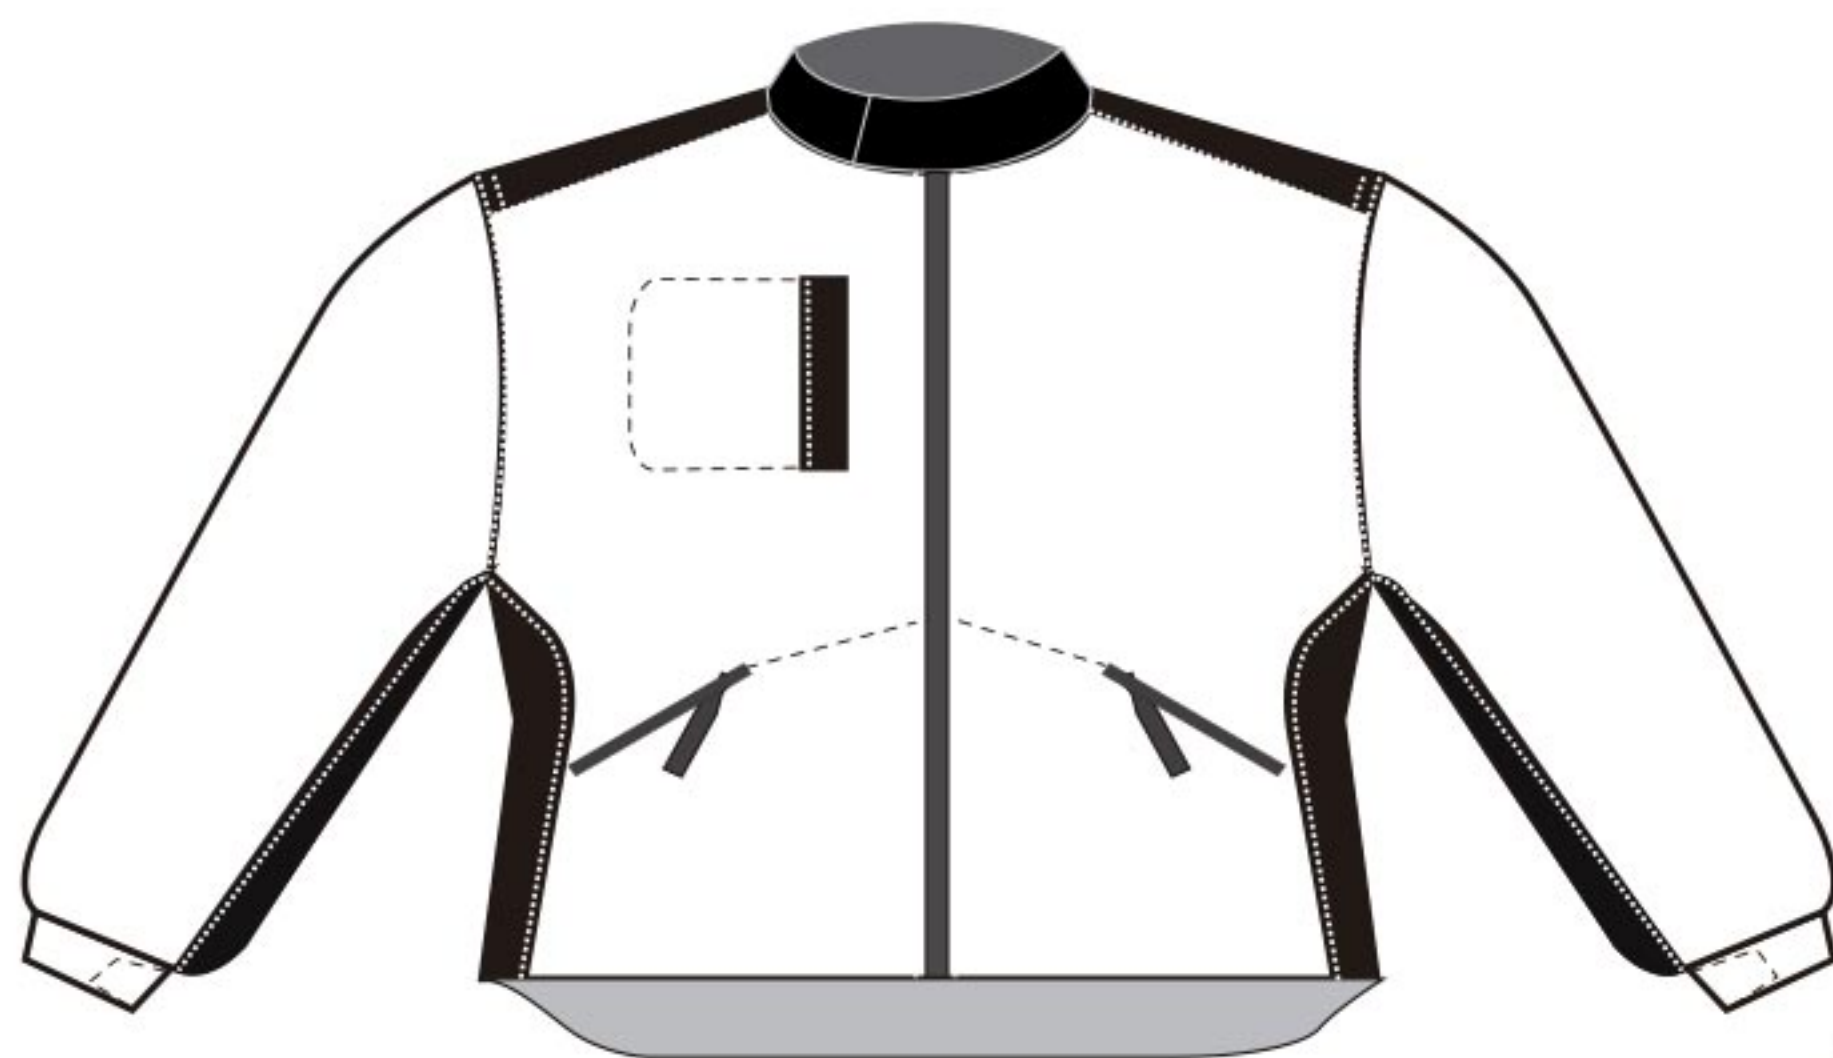

ALPINA JACKET SIZING CHART

PURE TRIAL & OFFROAD MOTORCYCLE

	26/XXS	28/XS	30/S	32/M	34/L	36/XL	38/XXL
A			68	69	70	71	72
B			61	63,5	66	68,5	71
C			20+61	20+62,5	21+64	21+65,5	22+66