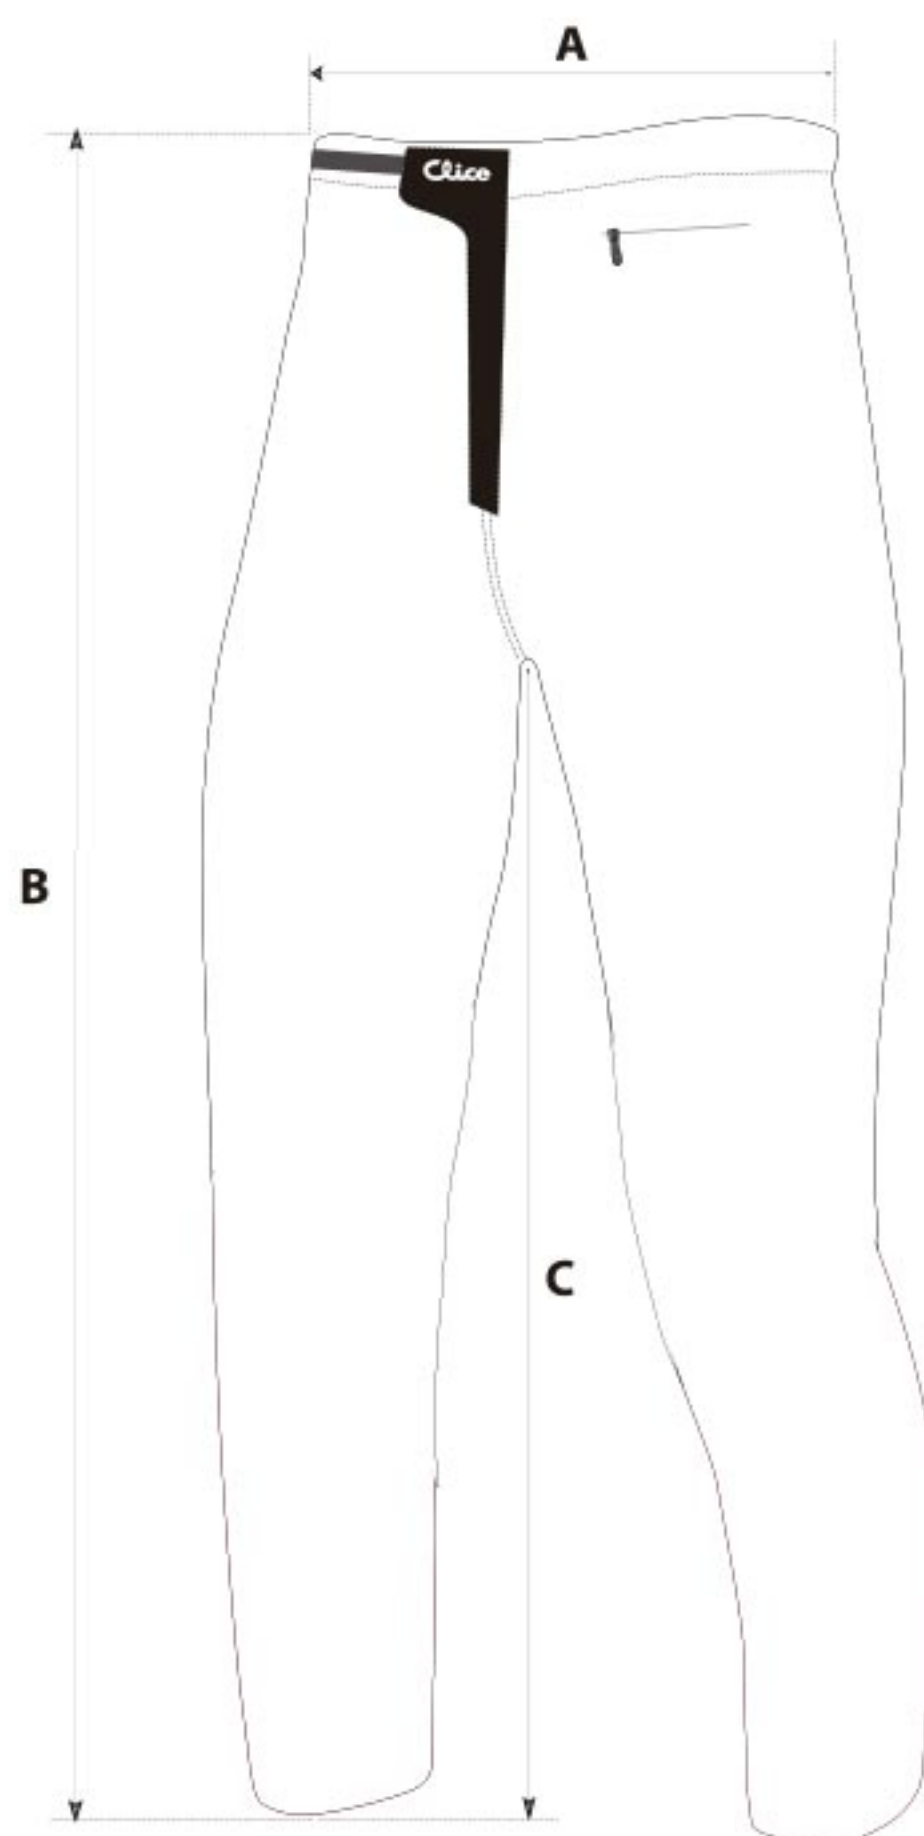

CLASSIC VINTAGE PANT

PURE TRIAL & OFFROAD MOTORCYCLE

in centimeters

	26/XXS	28/XS	30/S	32/M	34/L	36/XL	38/XXL	40/3XL
A			76/84	80/88	84/92	88/96	92/100	96/104
B			92	94	96	97	98	99
C			70	72	74	75	76	77