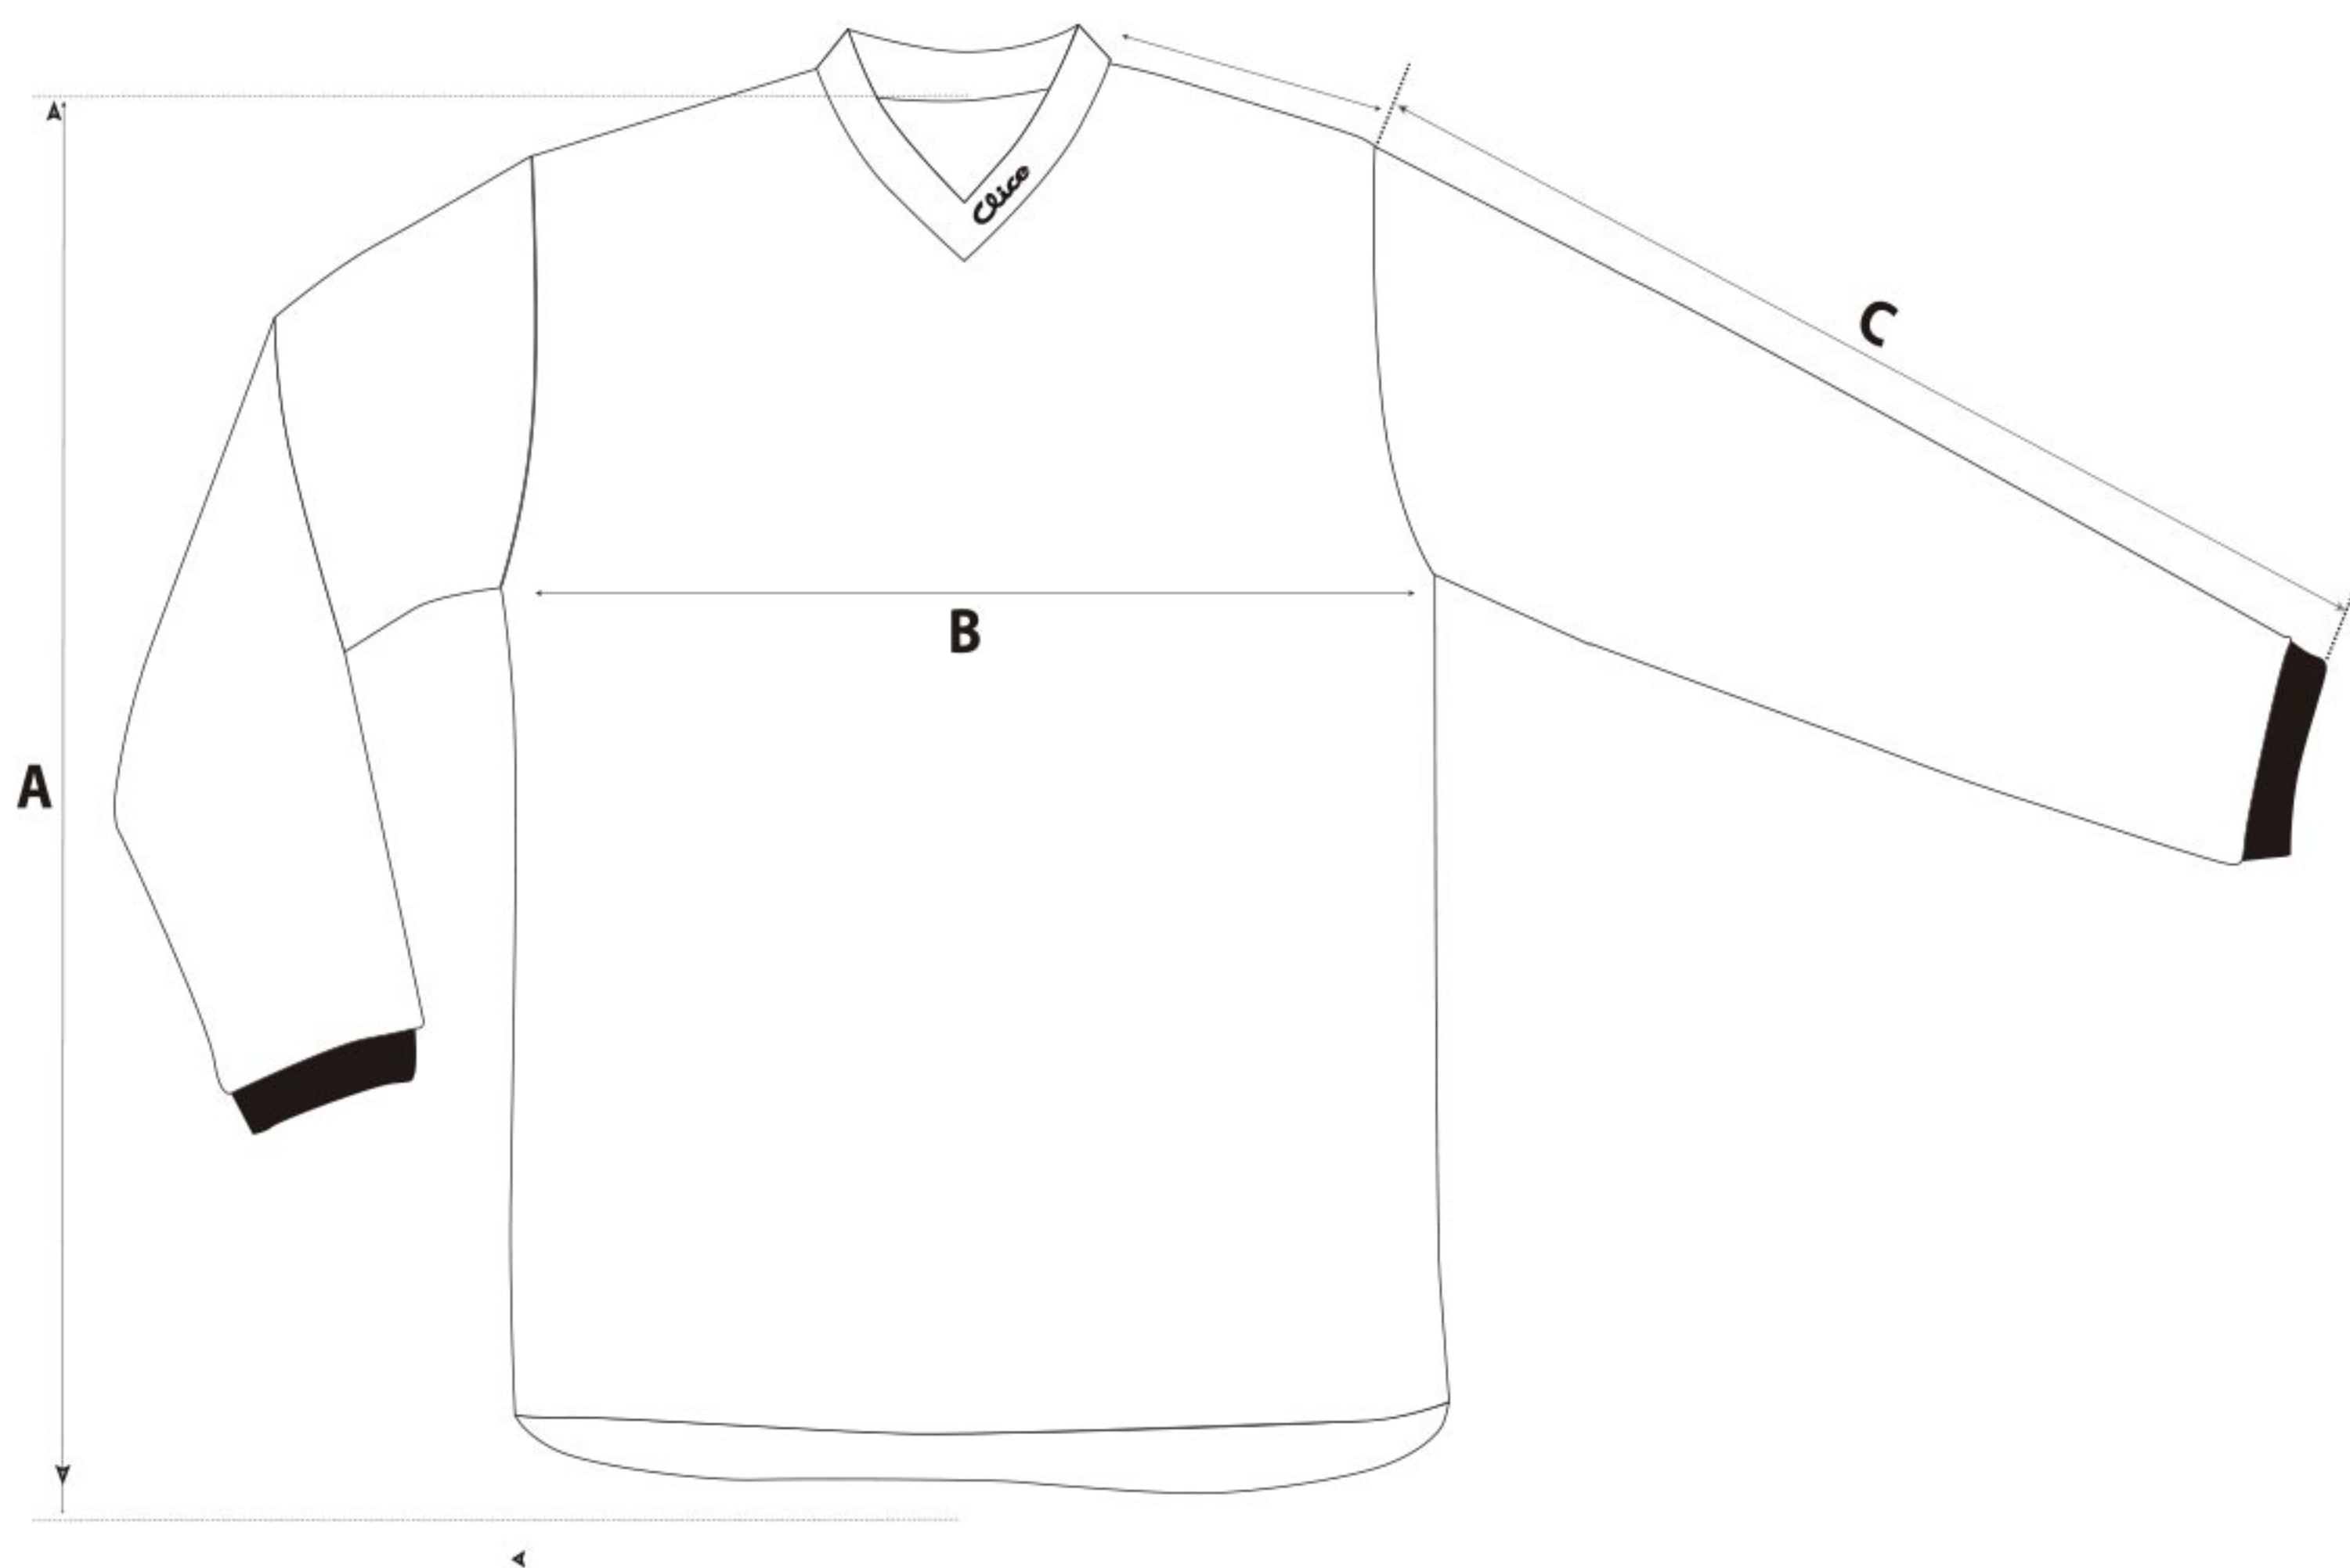

PROMISE KIDS TRIAL JERSEY

PURE TRIAL & OFFROAD MOTORCYCLE

	16/XXS	18/XS	20/S	22/M	24/L	26/XL
A	39-44	43-48	51-57	56-61	61-66	65-71
B	72	76	80	88	92	96
C	8,5+40	9+44	10+48	12+52	13+56	14+60