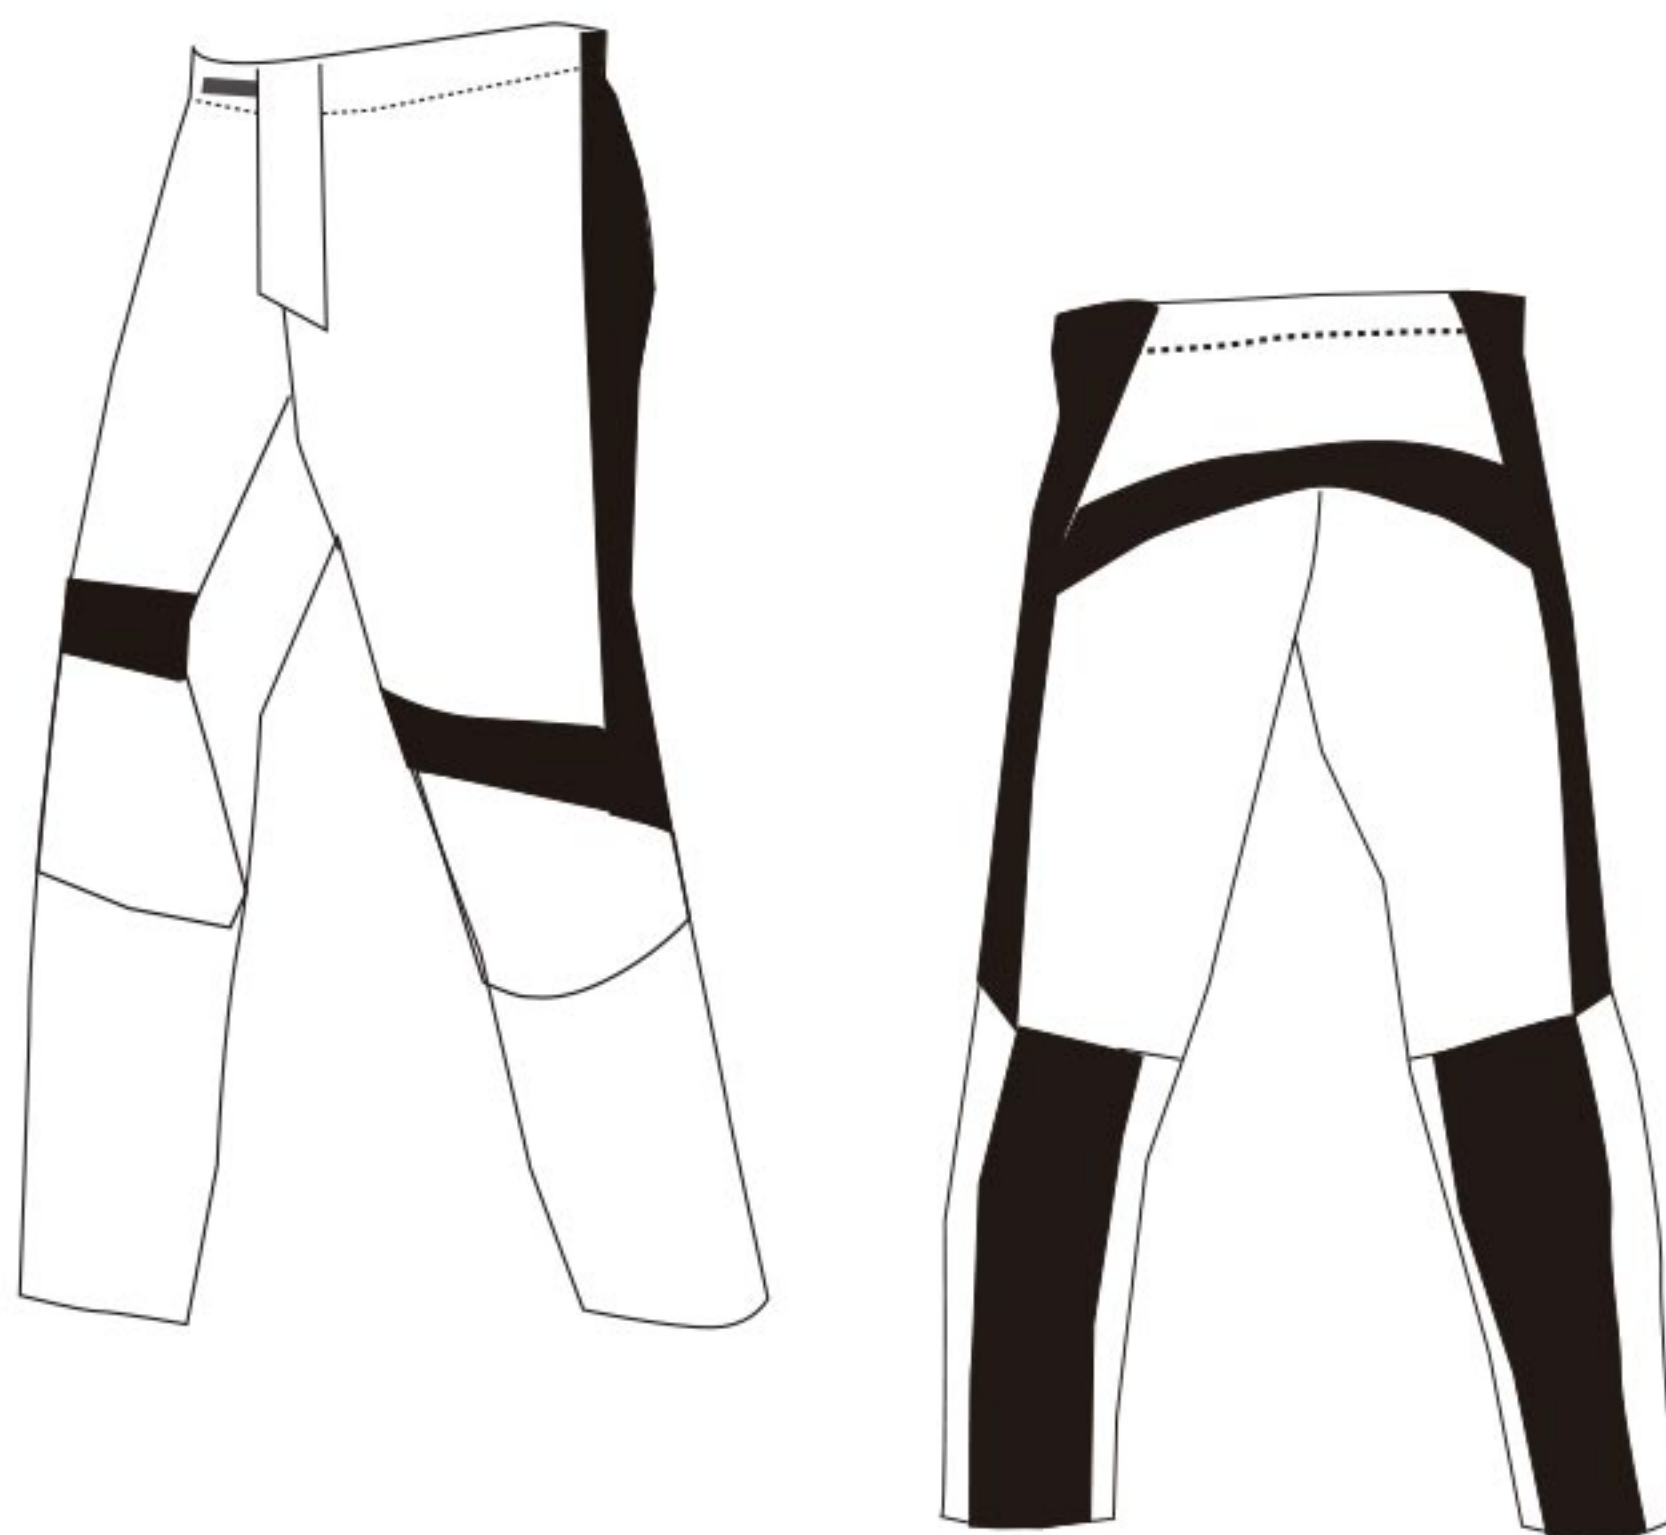

WARRIOR MX-ENDURO KIDS PANT

PURE TRIAL & OFFROAD MOTORCYCLE

	16/XXS	18/XS	20/S	22/M	24/L	26/XL
A				74	83	90
B				58/68	70/80	77/87
C				59	64	70