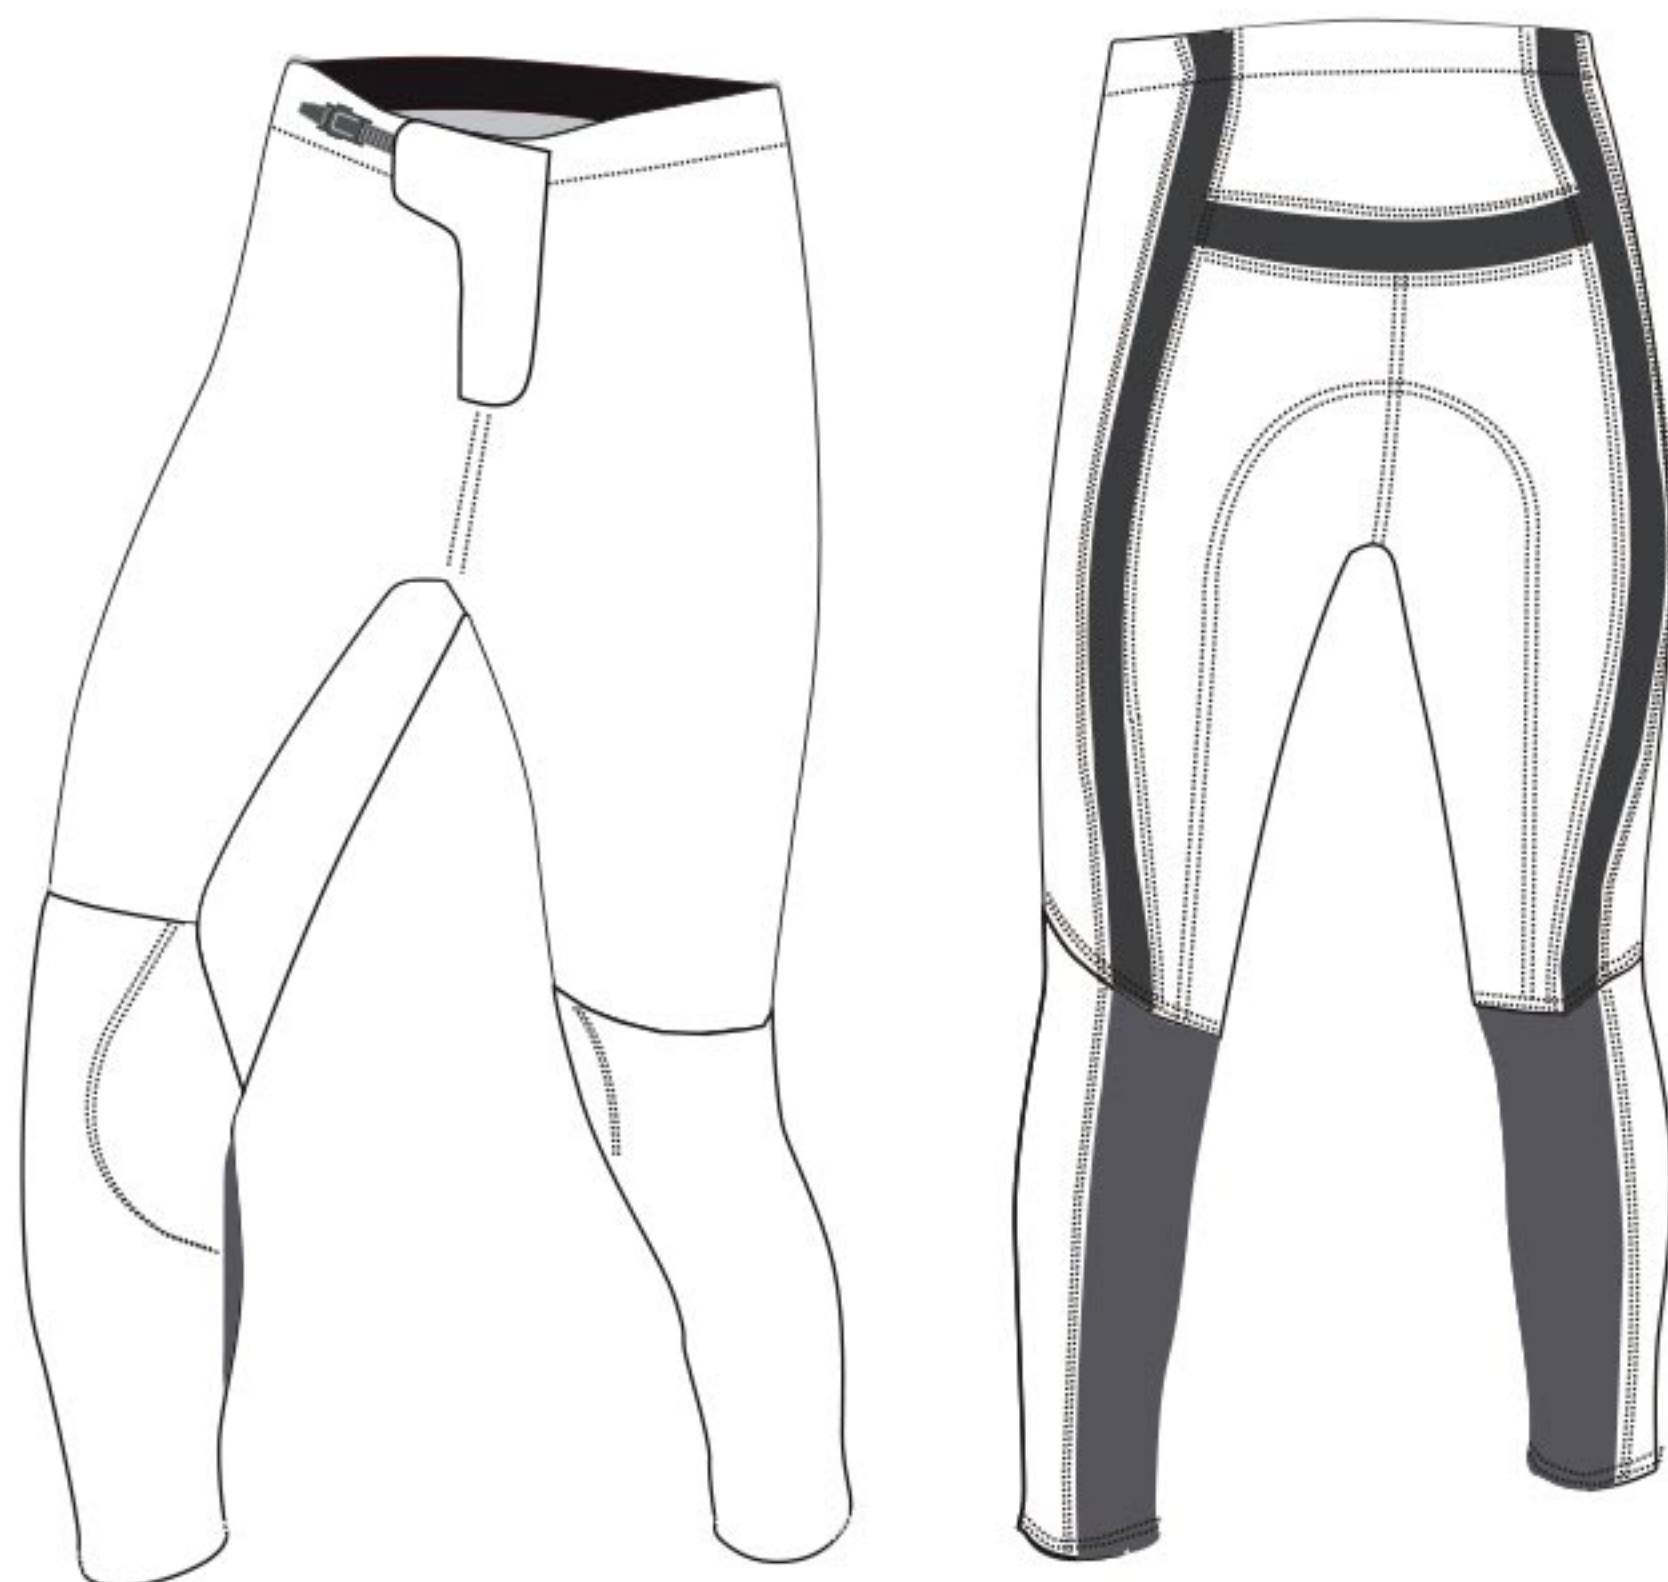

CLASSIC VINTAGE PANT

PURE TRIAL & OFFROAD MOTORCYCLE

in centimeters

	26/XXS	28/XS	30/S	32/M	34/L	36/XL	38/XXL	40/3XL
A			76/84	80/88	84/92	88/96	92/100	96/104
B			92	94	96	97	98	99
C			70	72	74	75	76	77